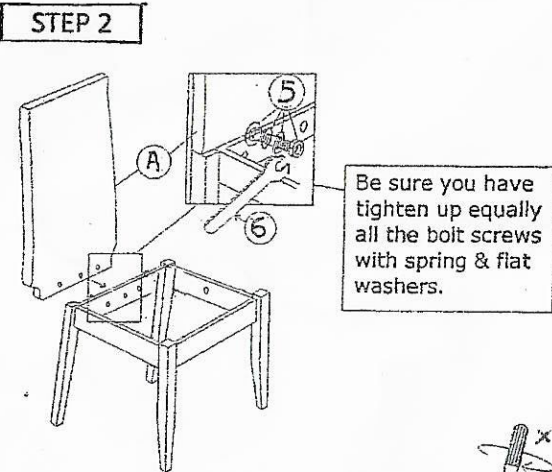

ZITA PLUS CARAMEL

PRODUCT DESCRIPTION

Read instruction carefully. Remove all wrapping material, Staples and straps from the carton. See Hardware and Furniture Part List for guidance. Be sure you have all parts before you start assembly. Place all wooden furniture part a clean and flat soft surface, such as carpet or rug to prevent from being scratched.

CAUTION :

KEEP ALL HARDWARE PART OUT OF REACH OF CHILDREN.

HARDWARE LIST		
ITEM	DESCRIPTION	QTY
1	JCBC M6 X 45MM	6 PCS
2	SPRING WASHER 1/4"	6 PCS
3	CSK CB SCREW M4 X 32MM	5 PCS
4	ALLEN KEY (M4)	1 PC
5	BOLT SCREW WITH SPRING & FLAT WASHER	3 PCS
6	WRENCH	1 PC

PART LIST		
ITEM	DESCRIPTION	QTY
A	CHAIR BACK	1 PC
B	FRONT LEG	1 SET
C	BACK LEG	1 SET
D	SIDE FRAME	2 PCS
E	CHAIR SEAT	1 PC