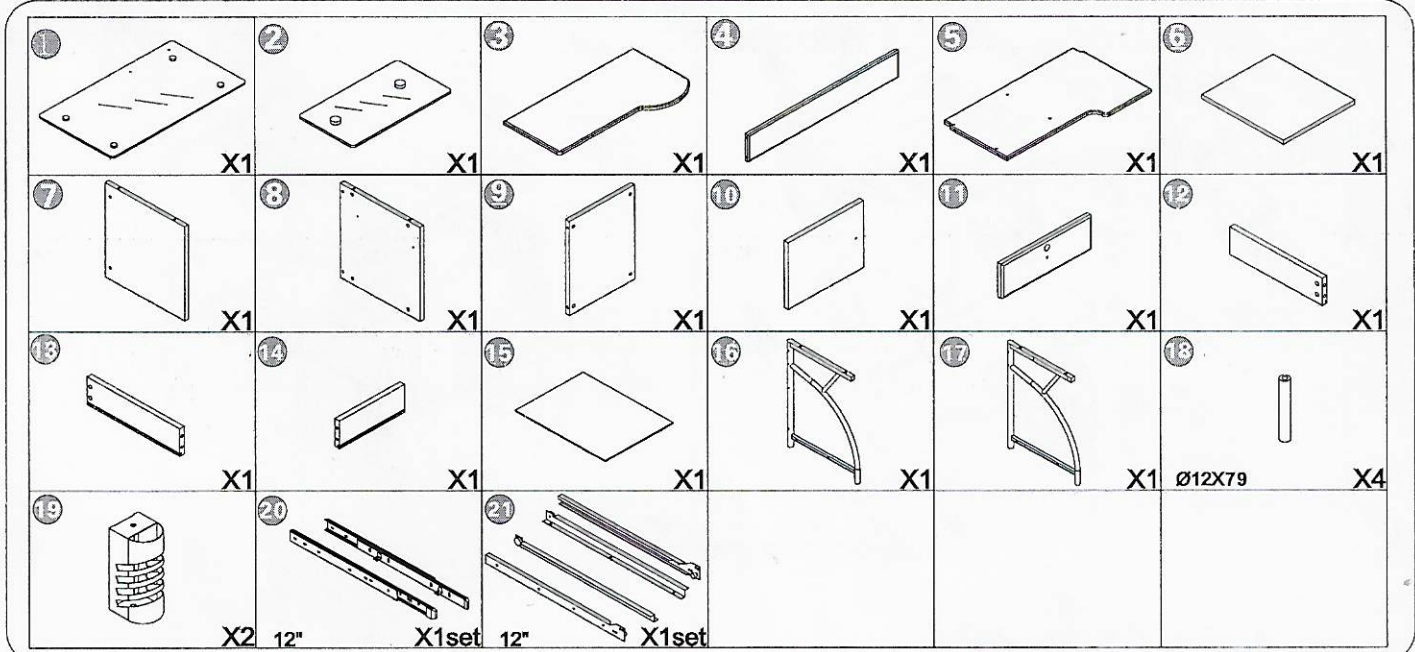

## MULTI FUNCTIONS COMPUTER TABLE ZITA PLUS 12-0054 ASSEMBLY INSTRUCTION

Thanks for purchasing one of our products, please read carefully the assembly instructions before the installation (Attention: Do not tighten the screws before all screws are in place).

08102700

PART	QTY.	ITEM	
A	4	M6X85mm	
B	4	M6X55mm	
C	10	M6X40mm	
D	2	M6X16mm	
E	2	M6X6mm	
F	2	M4X20mm	
G	4	M4X8mm	
H	4	M3.5X20mm	
I	24	M3.5X14mm	

PART	QTY.	ITEM	
J	16	M6X25mm	
K	2	M6	
L	2	Ø6.2XØ16	
M	4	M8X18	
N	2		
O	2		
P	1		
Q	1	10-14	
R	1		