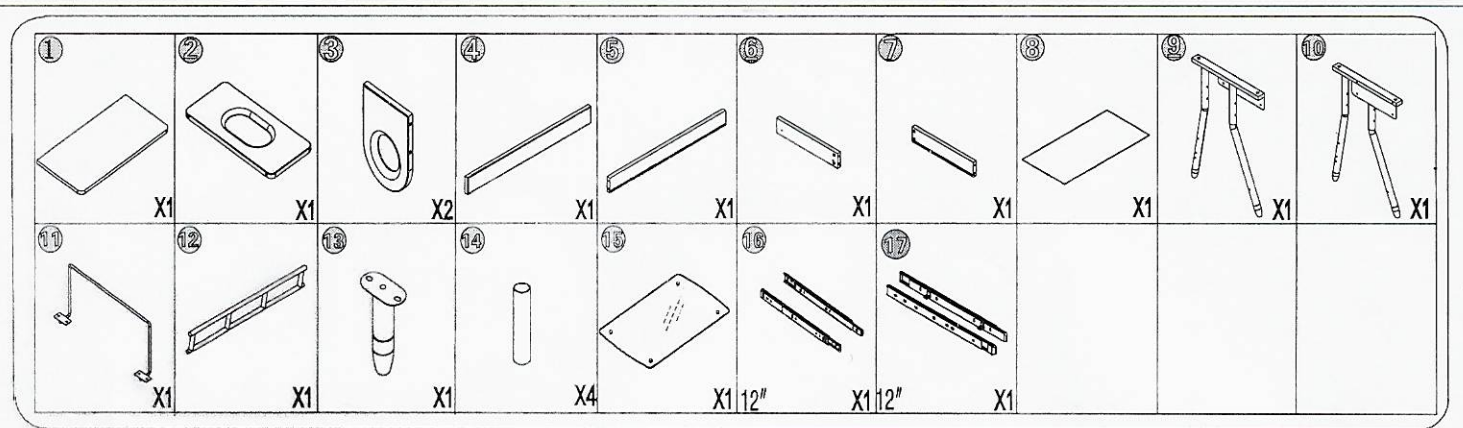

MULTI FUNCTIONS COMPUTER TABLE

ZITA PLUS 12-0059 ASSEMBLY INSTRUCTION

Thanks for purchasing one of our products, please read carefully the assembly instructions before the installation (Attention: Do not tighten the screws before all screws are in place).

PART	QTY.	ITEM	
A	4	M6X70mm	
B	10	M6X55mm	
C	4	M6X45mm	
D	2	M6X10mm	
E	8	M4X8mm	
F	12	M3.5X14mm	

PART	QTY.	ITEM	
G	5	M8X20mm	
H	4	M4	
I	8	M6X25mm	
J	1	10~14	
K	1		