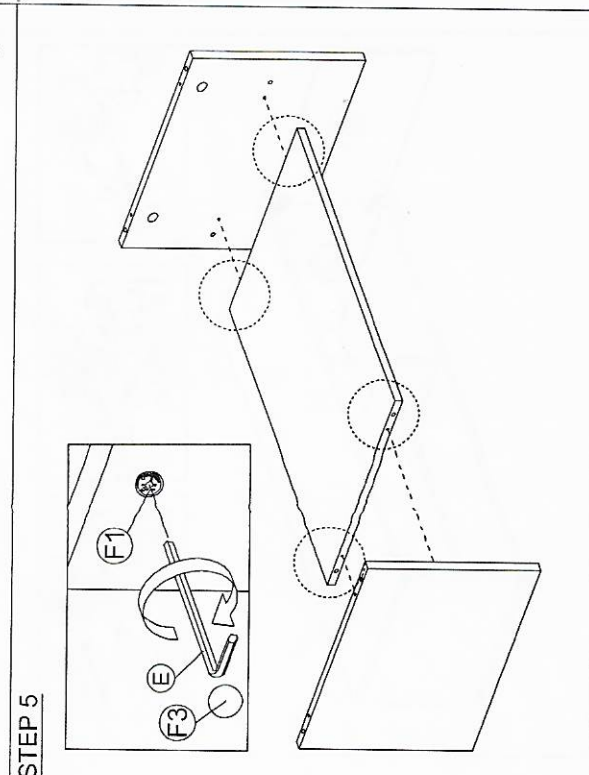

ASSEMBLY INSTRUCTION

DESCRIPTION : TV CABINET

MODEL : TV 213482

SOFT DRY CLOTH	CHEMICAL	HEAT	KEEP DRY	HANDLE WITH CARE	DO NOT USE KNIFE	

HARDWARE		A	B	C	D	E	F	G	H
	WOOD DOVEL	16	WOOD SCREW	6	CSK CAP WOOD	1	MINIFIX (HOUSING)	4	HINGES 7/8
	M8 X 25MM	24	M5.5 X 18MM	6	NAIL 5/8	1	MINIFIX (EURO 24) CAP	4	2
							MINIFIX		
							(EURO 24)		
							MINIFIX		
							(EURO 24)		
							CAP		
							SQUARE LEG		

PART LIST

ASSEMBLY INSTRUCTION

DESCRIPTION : TV CABINET

MODEL : TV 213482

SOFT DRY CLOTH	CHEMICAL	HEAT	KEEP DRY	HANDLE WITH CARE	DO NOT USE KNIFE	

STEP 6

BOTTOM VIEW

STEP 7