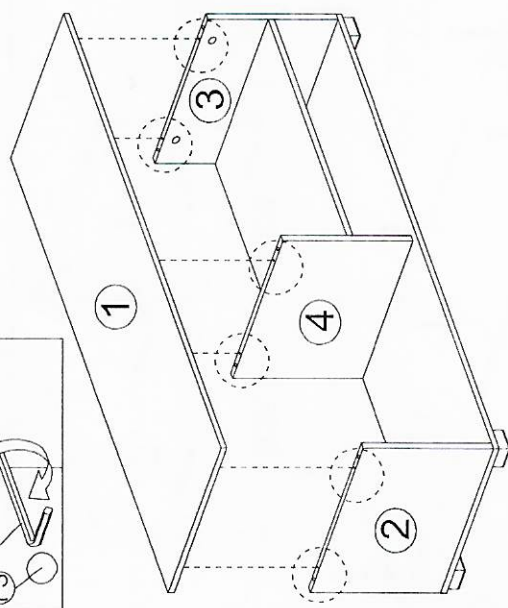

ASSEMBLY INSTRUCTION

DESCRIPTION : TV CABINET

MODEL : TV 213482

SOFT DRY CLOTH	CHEMICAL	HEAT	KEEP DRY	HANDLE WITH CARE	DO NOT USE KNIFE	

HARDWARE		A	B	C	D	E	F	G	H
	WOOD DOVEL	16	WOOD SCREW	6	CSK CAP WOOD	1	MINIFIX (HOUSING)	4	HINGES 7/8
	M8 X 25MM	24	M5.5 X 18MM	6	NAIL 5/8	1	MINIFIX (EURO 24) CAP	4	2
							MINIFIX		
							(EURO 24)		
							MINIFIX		
							(EURO 24)		
							CAP		
							SQUARE LEG		

PART LIST

ASSEMBLY INSTRUCTION

DESCRIPTION : TV CABINET

MODEL : TV 213482

SOFT DRY CLOTH	CHEMICAL	HEAT	KEEP DRY	HANDLE WITH CARE	DO NOT USE KNIFE	

STEP 6

BOTTOM VIEW

STEP 7

STEP 8

BACK VIEW

STEP 9

COMPLETED