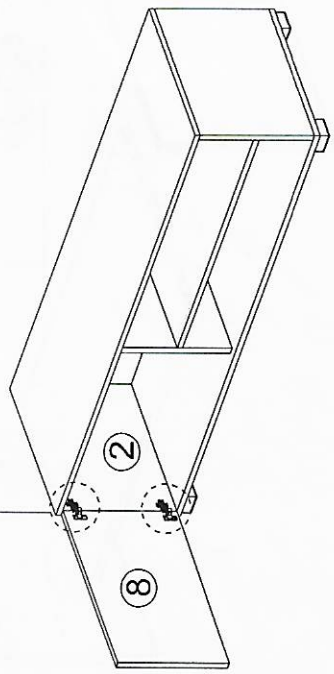

ASSEMBLY INSTRUCTION

DESCRIPTION : TV CABINET

MODEL : TV 213482

SOFT DRY CLOTH	CHEMICAL	HEAT	KEEP DRY	HANDLE WITH CARE	DO NOT USE KNIFE	

HARDWARE		A	B	C	D	E	F	G	H
	WOOD DOVEL	16	WOOD SCREW	6	CSK CAP WOOD	1	MINIFIX (HOUSING)	4	HINGES 7/8
	M8 X 25MM	24	M5.5 X 18MM	6	NAIL 5/8	1	MINIFIX (EURO 24) CAP	4	2
							MINIFIX		
							(EURO 24)		
							MINIFIX		
							(EURO 24)		
							CAP		
							SQUARE LEG		

PART LIST

ASSEMBLY INSTRUCTION

DESCRIPTION : TV CABINET

MODEL : TV 213482

SOFT DRY CLOTH	CHEMICAL	HEAT	KEEP DRY	HANDLE WITH CARE	DO NOT USE KNIFE	

STEP 6

BOTTOM VIEW

STEP 7

STEP 8

BACK VIEW

STEP 9

COMPLETED