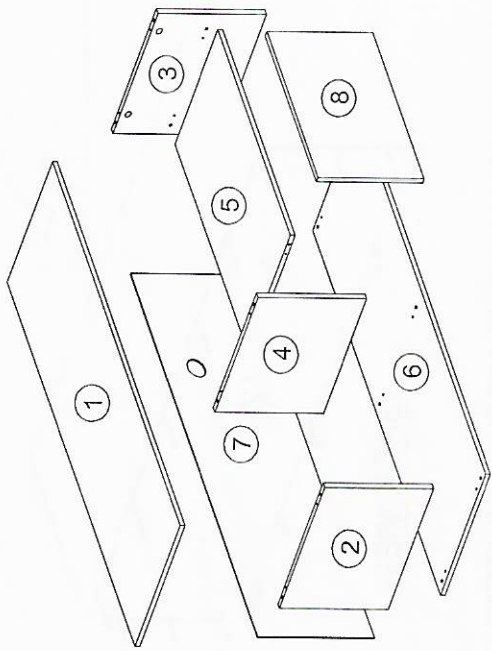

ASSEMBLY INSTRUCTION

DESCRIPTION : TV CABINET

MODEL : TV 213482

SOFT DRY CLOTH	CHEMICAL	HEAT	KEEP DRY	HANDLE WITH CARE	DO NOT USE KNIFE	

HARDWARE		A	B	C	D	E	F	G	H
	WOOD DOVEL	16	WOOD SCREW	6	CSK CAP WOOD	1	MINIFIX (HOUSING)	4	HINGES 7/8
	M8 X 25MM	24	M5.5 X 18MM	6	NAIL 5/8	1	MINIFIX (EURO 24) CAP	4	2
							MINIFIX		
							(EURO 24)		
							MINIFIX		
							(EURO 24)		
							CAP		
							SQUARE LEG		

PART LIST

ASSEMBLY INSTRUCTION

DESCRIPTION : TV CABINET

MODEL : TV 213482

SOFT DRY CLOTH	CHEMICAL	HEAT	KEEP DRY	HANDLE WITH CARE	DO NOT USE KNIFE	

STEP 6

BOTTOM VIEW

STEP 7