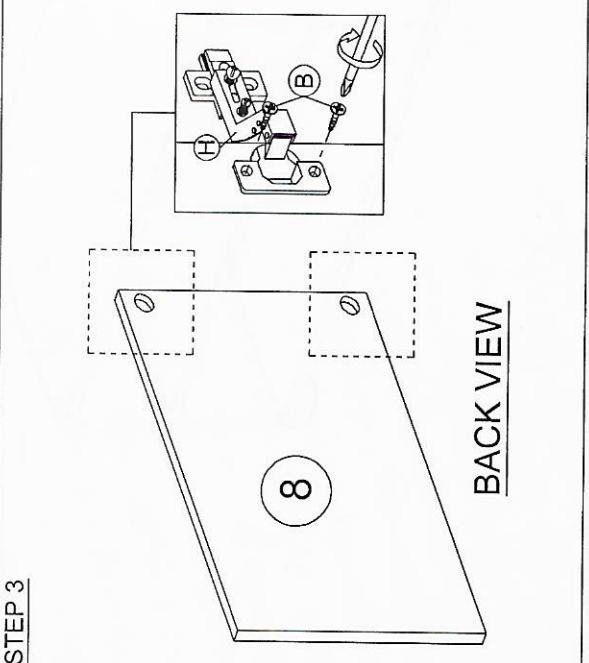

ASSEMBLY INSTRUCTION

DESCRIPTION : TV CABINET

MODEL : TV 213482

SOFT DRY CLOTH	CHEMICAL	HEAT	KEEP DRY	HANDLE WITH CARE	DO NOT USE KNIFE	

HARDWARE		A	B	C	D	E	F	G	H
	WOOD DOVEL	16	WOOD SCREW	6	CSK CAP WOOD	1	MINIFIX (HOUSING)	4	HINGES 7/8
	M8 X 25MM	24	M5.5 X 18MM	6	NAIL 5/8	1	MINIFIX (EURO 24) CAP	4	2
							MINIFIX		
							(EURO 24)		
							MINIFIX		
							(EURO 24)		
							CAP		
							SQUARE LEG		

PART LIST

ASSEMBLY INSTRUCTION

DESCRIPTION : TV CABINET

MODEL : TV 213482

SOFT DRY CLOTH	CHEMICAL	HEAT	KEEP DRY	HANDLE WITH CARE	DO NOT USE KNIFE	

STEP 6

BOTTOM VIEW

STEP 7

STEP 8

BACK VIEW

STEP 9

COMPLETED