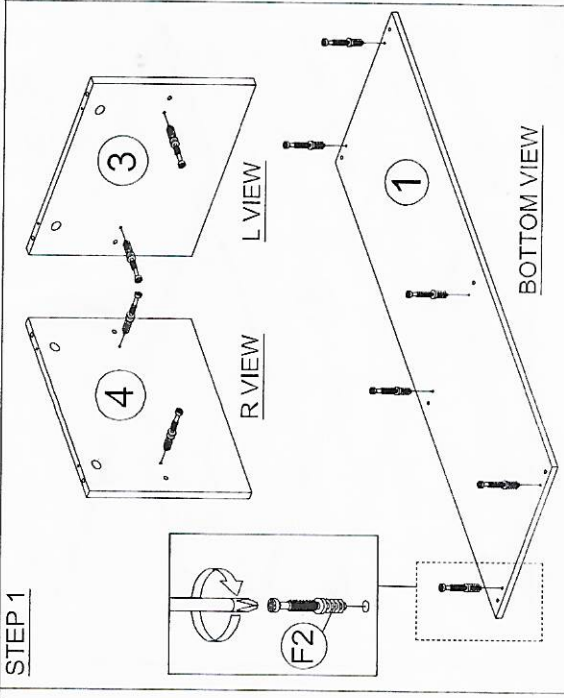

ASSEMBLY INSTRUCTION

DESCRIPTION : TV CABINET

MODEL : TV 213482

SOFT DRY CLOTH	CHEMICAL	HEAT	KEEP DRY	HANDLE WITH CARE	DO NOT USE KNIFE	

HARDWARE		A	B	C	D	E	F	G	H
	WOOD DOVEL	16	WOOD SCREW	6	CSK CAP WOOD	1	MINIFIX (HOUSING)	4	HINGES 7/8
	M8 X 25MM	24	M5.5 X 18MM	6	NAIL 5/8	1	MINIFIX (EURO 24) CAP	4	2
							MINIFIX		
							(EURO 24)		
							MINIFIX		
							(EURO 24)		
							CAP		
							SQUARE LEG		

PART LIST

ASSEMBLY INSTRUCTION

DESCRIPTION : TV CABINET

MODEL : TV 213482

SOFT DRY CLOTH	CHEMICAL	HEAT	KEEP DRY	HANDLE WITH CARE	DO NOT USE KNIFE	

STEP 6

BOTTOM VIEW

STEP 7

STEP 8

BACK VIEW

STEP 9

COMPLETED