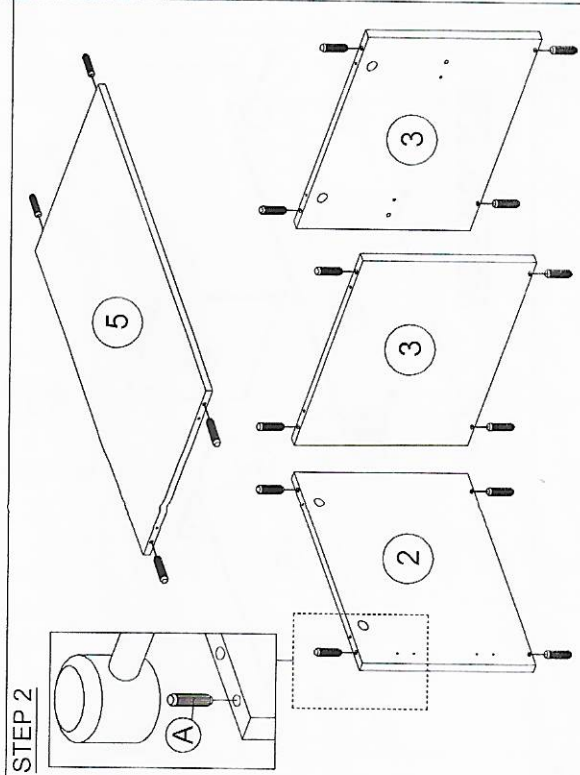

ASSEMBLY INSTRUCTION

DESCRIPTION : TV CABINET

MODEL : TV 213482

SOFT DRY CLOTH	CHEMICAL	HEAT	KEEP DRY	HANDLE WITH CARE	DO NOT USE KNIFE	

HARDWARE		A	B	C	D	E	F	G	H
	WOOD DOVEL	16	WOOD SCREW	6	CSK CAP WOOD	1	MINIFIX (HOUSING)	4	HINGES 7/8
	M8 X 25MM	24	M5.5 X 18MM	6	NAIL 5/8	1	MINIFIX (EURO 24) CAP	4	2
							MINIFIX		
							(EURO 24)		
							MINIFIX		
							(EURO 24)		
							CAP		
							SQUARE LEG		

PART LIST

ASSEMBLY INSTRUCTION

DESCRIPTION : TV CABINET

MODEL : TV 213482

SOFT DRY CLOTH	CHEMICAL	HEAT	KEEP DRY	HANDLE WITH CARE	DO NOT USE KNIFE	

STEP 6

BOTTOM VIEW

STEP 7