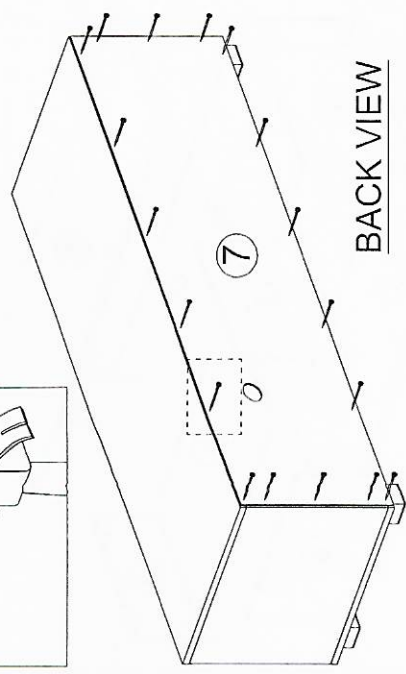

ASSEMBLY INSTRUCTION

DESCRIPTION : TV CABINET

MODEL : TV 213482

SOFT DRY CLOTH	CHEMICAL	HEAT	KEEP DRY	HANDLE WITH CARE	DO NOT USE KNIFE	

HARDWARE		A	B	C	D	E	F	G	H
	WOOD DOVEL	16	WOOD SCREW	6	CSK CAP WOOD	1	MINIFIX (HOUSING)	4	HINGES 7/8
	M8 X 25MM	24	M5.5 X 18MM	6	NAIL 5/8	1	MINIFIX (EURO 24) CAP	4	2
							MINIFIX		
							(EURO 24)		
							MINIFIX		
							(EURO 24)		
							CAP		
							SQUARE LEG		

PART LIST

ASSEMBLY INSTRUCTION

DESCRIPTION : TV CABINET

MODEL : TV 213482

SOFT DRY CLOTH	CHEMICAL	HEAT	KEEP DRY	HANDLE WITH CARE	DO NOT USE KNIFE	

STEP 6

BOTTOM VIEW

STEP 7

STEP 8

BACK VIEW

STEP 9

COMPLETED