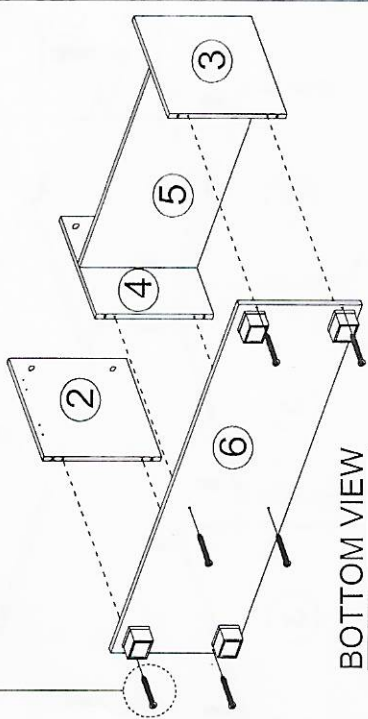

ASSEMBLY INSTRUCTION

DESCRIPTION : TV CABINET

MODEL : TV 213482

SOFT DRY CLOTH	CHEMICAL	HEAT	KEEP DRY	HANDLE WITH CARE	DO NOT USE KNIFE	

HARDWARE		A	B	C	D	E	F	G	H
	WOOD DOVEL	16	WOOD SCREW	6	CSK CAP WOOD	1	MINIFIX (HOUSING)	4	HINGES 7/8
	M8 X 25MM	24	M5.5 X 18MM	6	NAIL 5/8	1	MINIFIX (EURO 24) CAP	4	2
							MINIFIX		
							(EURO 24)		
							MINIFIX		
							(EURO 24)		
							CAP		
							SQUARE LEG		

PART LIST

ASSEMBLY INSTRUCTION

DESCRIPTION : TV CABINET

MODEL : TV 213482

SOFT DRY CLOTH	CHEMICAL	HEAT	KEEP DRY	HANDLE WITH CARE	DO NOT USE KNIFE	

STEP 6

BOTTOM VIEW

STEP 7

STEP 8

BACK VIEW

STEP 9

COMPLETED