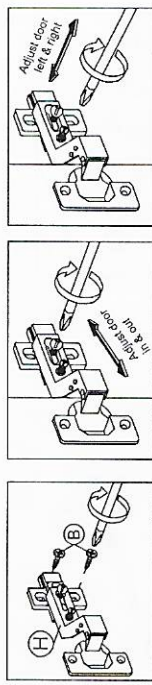

ASSEMBLY INSTRUCTION

DESCRIPTION : TV CABINET

MODEL : TV 213482

SOFT DRY CLOTH	CHEMICAL	HEAT	KEEP DRY	HANDLE WITH CARE	DO NOT USE KNIFE	

HARDWARE		A	B	C	D	E	F	G	H
	WOOD DOVEL	16	WOOD SCREW	6	CSK CAP WOOD	1	MINIFIX (HOUSING)	4	HINGES 7/8
	M8 X 25MM	24	M5.5 X 18MM	6	NAIL 5/8	1	MINIFIX (EURO 24) CAP	4	2
							MINIFIX		
							(EURO 24)		
							MINIFIX		
							(EURO 24)		
							CAP		
							SQUARE LEG		

PART LIST

ASSEMBLY INSTRUCTION

DESCRIPTION : TV CABINET

MODEL : TV 213482

SOFT DRY CLOTH	CHEMICAL	HEAT	KEEP DRY	HANDLE WITH CARE	DO NOT USE KNIFE	

STEP 6

BOTTOM VIEW

STEP 7

STEP 8

BACK VIEW

STEP 9

COMPLETED