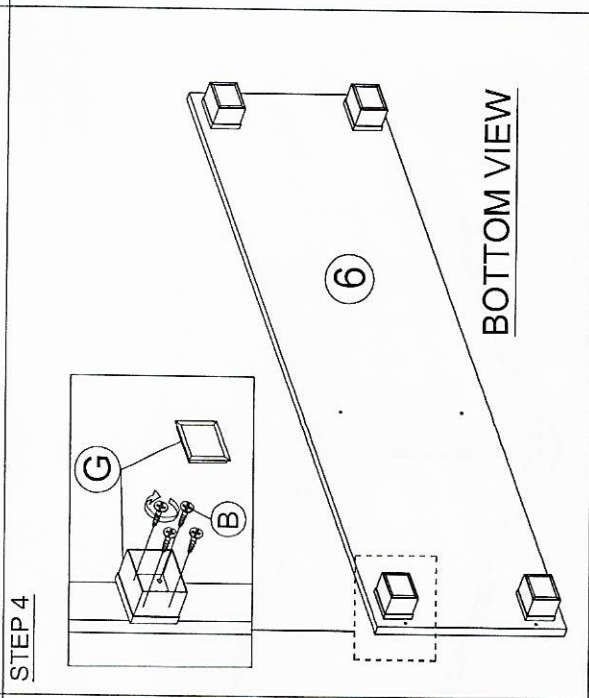

ASSEMBLY INSTRUCTION

DESCRIPTION : TV CABINET

MODEL : TV 213482

SOFT DRY CLOTH	CHEMICAL	HEAT	KEEP DRY	HANDLE WITH CARE	DO NOT USE KNIFE	

HARDWARE		A	B	C	D	E	F	G	H
	WOOD DOVEL	16	WOOD SCREW	6	CSK CAP WOOD	1	MINIFIX (HOUSING)	4	HINGES 7/8
	M8 X 25MM	24	M5.5 X 18MM	6	NAIL 5/8	1	MINIFIX (EURO 24) CAP	4	2
							MINIFIX		
							(EURO 24)		
							MINIFIX		
							(EURO 24)		
							CAP		
							SQUARE LEG		

PART LIST

ASSEMBLY INSTRUCTION

DESCRIPTION : TV CABINET

MODEL : TV 213482

SOFT DRY CLOTH	CHEMICAL	HEAT	KEEP DRY	HANDLE WITH CARE	DO NOT USE KNIFE	

STEP 6

BOTTOM VIEW

STEP 7