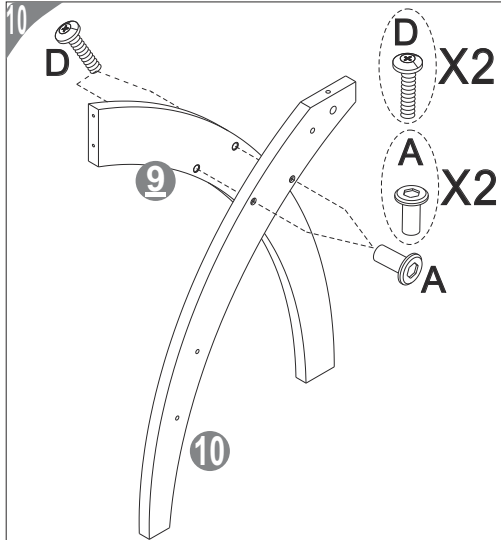

PART	QTY.	ITEM	
A	4	M6x16mm	
B	4	M6x50mm	
C	6	M6x40mm	
D	6	M6x35mm	
E	2	M6x25mm	
F	4	M6x10mm	
G	4	M4x35mm	

PART	QTY.	ITEM	
H	24	M3.5x14mm	
I	8	M6x40mm	
J	16	M6x25mm	
K	1	Ø5x54mm	
L	1	M4x62x25MM	
M	34	Ø21	

# MULTI FUNCTIONS COMPUTER TABLE ST-S1404 ASSEMBLY INSTRUCTION

Thanks for purchasing one of our products ,please read carefully the assembly instructions before the installation (Attention: Do not tighten the screws before all screws are in place).