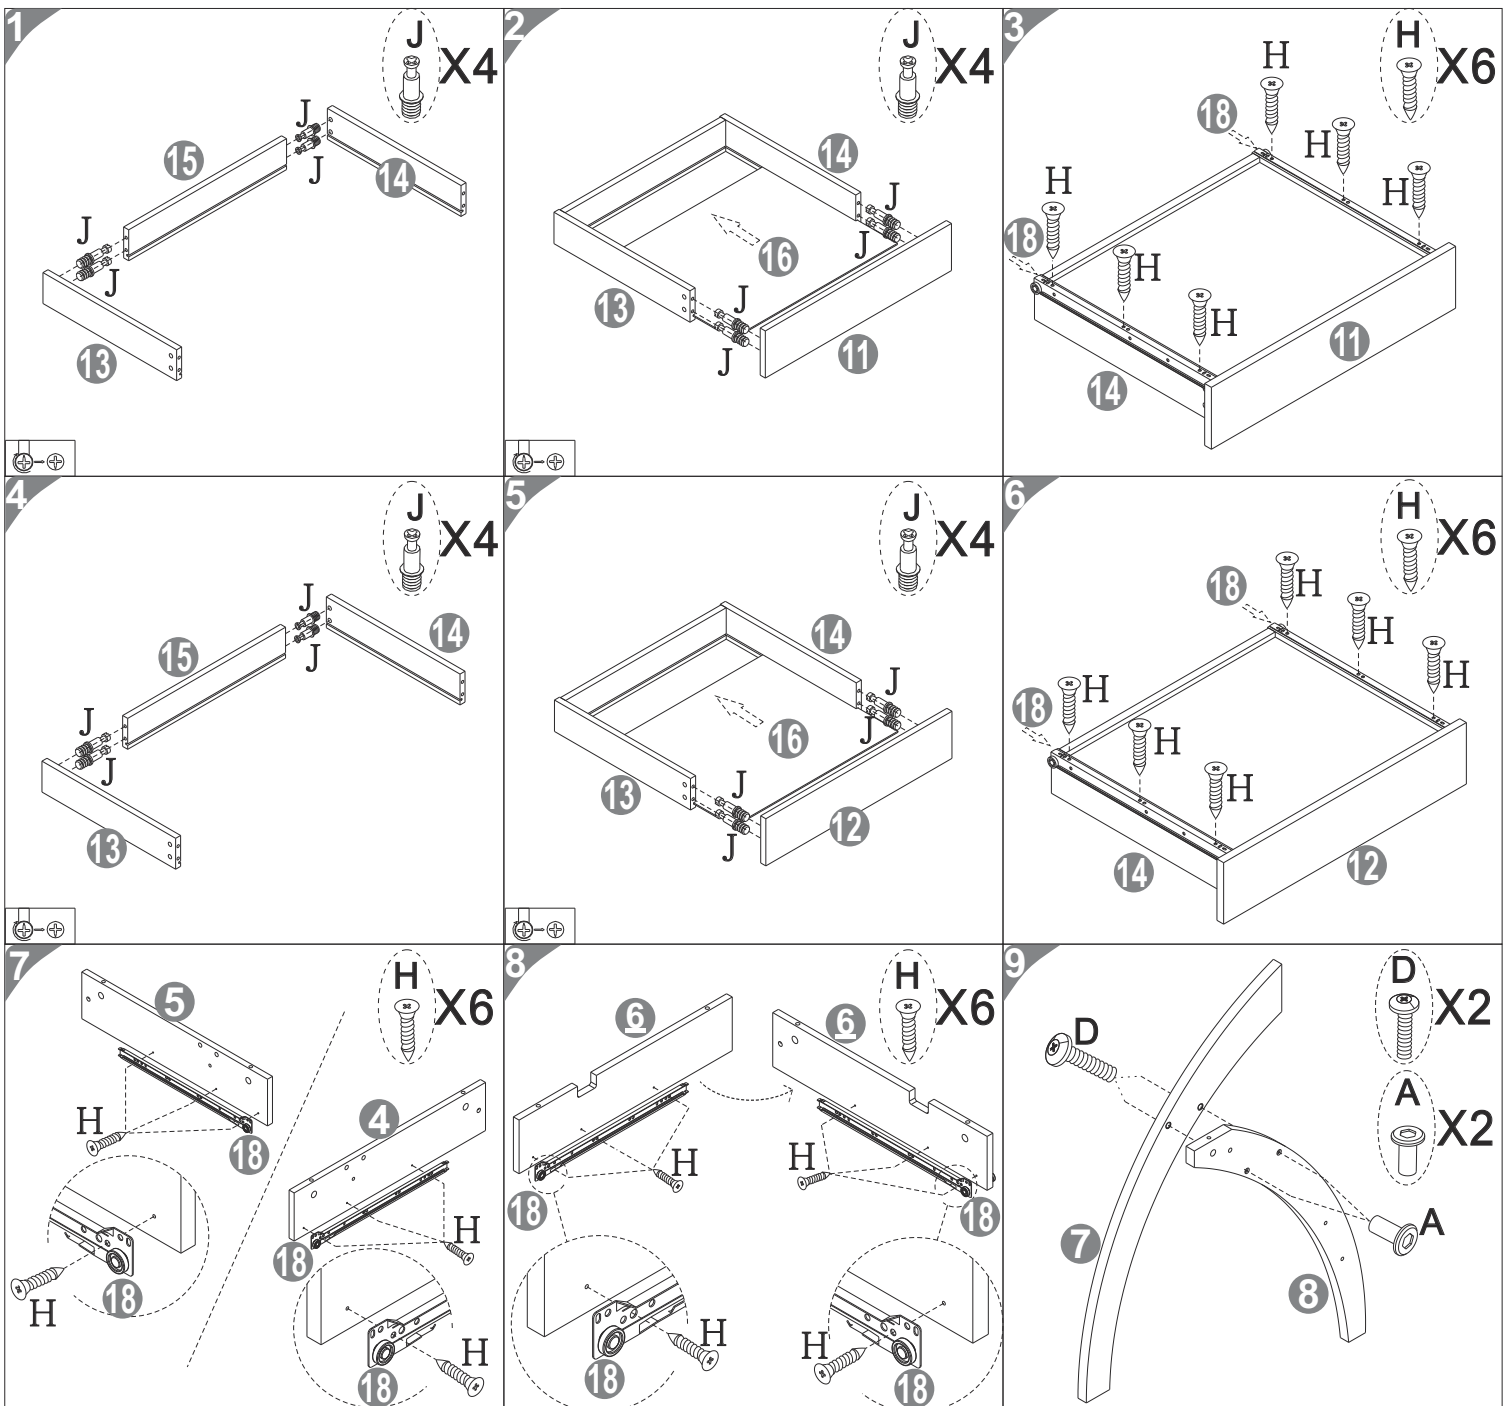

PART	QTY.	ITEM	
A	4	M6x16mm	
B	4	M6x50mm	
C	6	M6x40mm	
D	6	M6x35mm	
E	2	M6x25mm	
F	4	M6x10mm	
G	4	M4x35mm	

PART	QTY.	ITEM	
H	24	M3.5x14mm	
I	8	M6x40mm	
J	16	M6x25mm	
K	1	Ø5x54mm	
L	1	M4x62x25MM	
M	34	Ø21	

# MULTI FUNCTIONS COMPUTER TABLE ST-S1404 ASSEMBLY INSTRUCTION

Thanks for purchasing one of our products ,please read carefully the assembly instructions before the installation (Attention: Do not tighten the screws before all screws are in place).