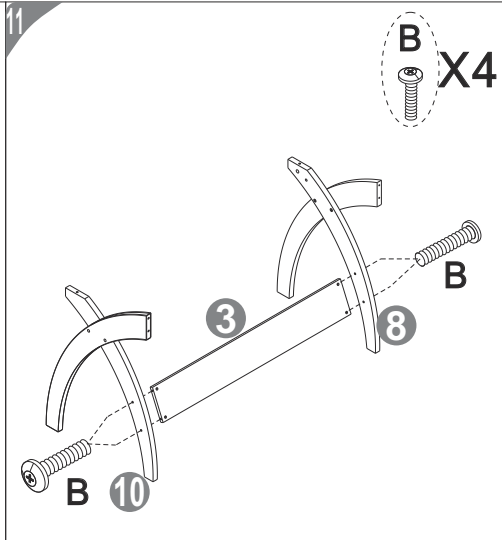

PART	QTY.	ITEM	
A	4	M6x16mm	
B	4	M6x50mm	
C	6	M6x40mm	
D	6	M6x35mm	
E	2	M6x25mm	
F	4	M6x10mm	
G	4	M4x35mm	

PART	QTY.	ITEM	
H	24	M3.5x14mm	
I	8	M6x40mm	
J	16	M6x25mm	
K	1	Ø5x54mm	
L	1	M4x62x25MM	
M	34	Ø21	

# MULTI FUNCTIONS COMPUTER TABLE ST-S1404 ASSEMBLY INSTRUCTION

Thanks for purchasing one of our products ,please read carefully the assembly instructions before the installation (Attention: Do not tighten the screws before all screws are in place).