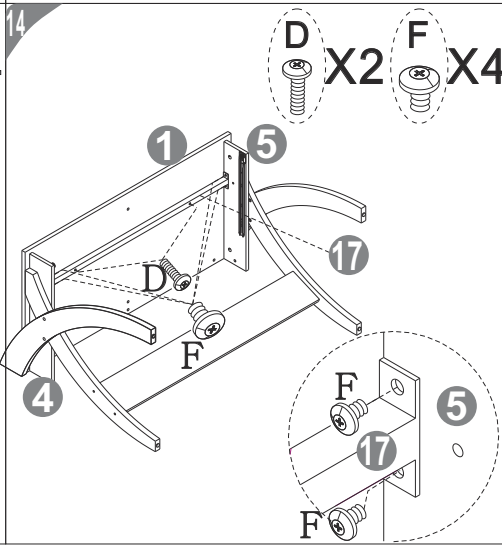

PART	QTY.	ITEM	
A	4	M6x16mm	
B	4	M6x50mm	
C	6	M6x40mm	
D	6	M6x35mm	
E	2	M6x25mm	
F	4	M6x10mm	
G	4	M4x35mm	

PART	QTY.	ITEM	
H	24	M3.5x14mm	
I	8	M6x40mm	
J	16	M6x25mm	
K	1	Ø5x54mm	
L	1	M4x62x25MM	
M	34	Ø21	

# MULTI FUNCTIONS COMPUTER TABLE ST-S1404 ASSEMBLY INSTRUCTION

Thanks for purchasing one of our products ,please read carefully the assembly instructions before the installation (Attention: Do not tighten the screws before all screws are in place).