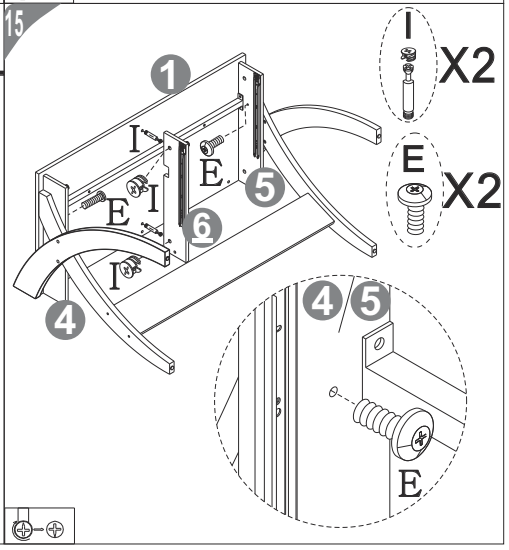

PART	QTY.	ITEM	
A	4	M6x16mm	
B	4	M6x50mm	
C	6	M6x40mm	
D	6	M6x35mm	
E	2	M6x25mm	
F	4	M6x10mm	
G	4	M4x35mm	

PART	QTY.	ITEM	
H	24	M3.5x14mm	
I	8	M6x40mm	
J	16	M6x25mm	
K	1	Ø5x54mm	
L	1	M4x62x25MM	
M	34	Ø21	

# MULTI FUNCTIONS COMPUTER TABLE ST-S1404 ASSEMBLY INSTRUCTION

Thanks for purchasing one of our products ,please read carefully the assembly instructions before the installation (Attention: Do not tighten the screws before all screws are in place).