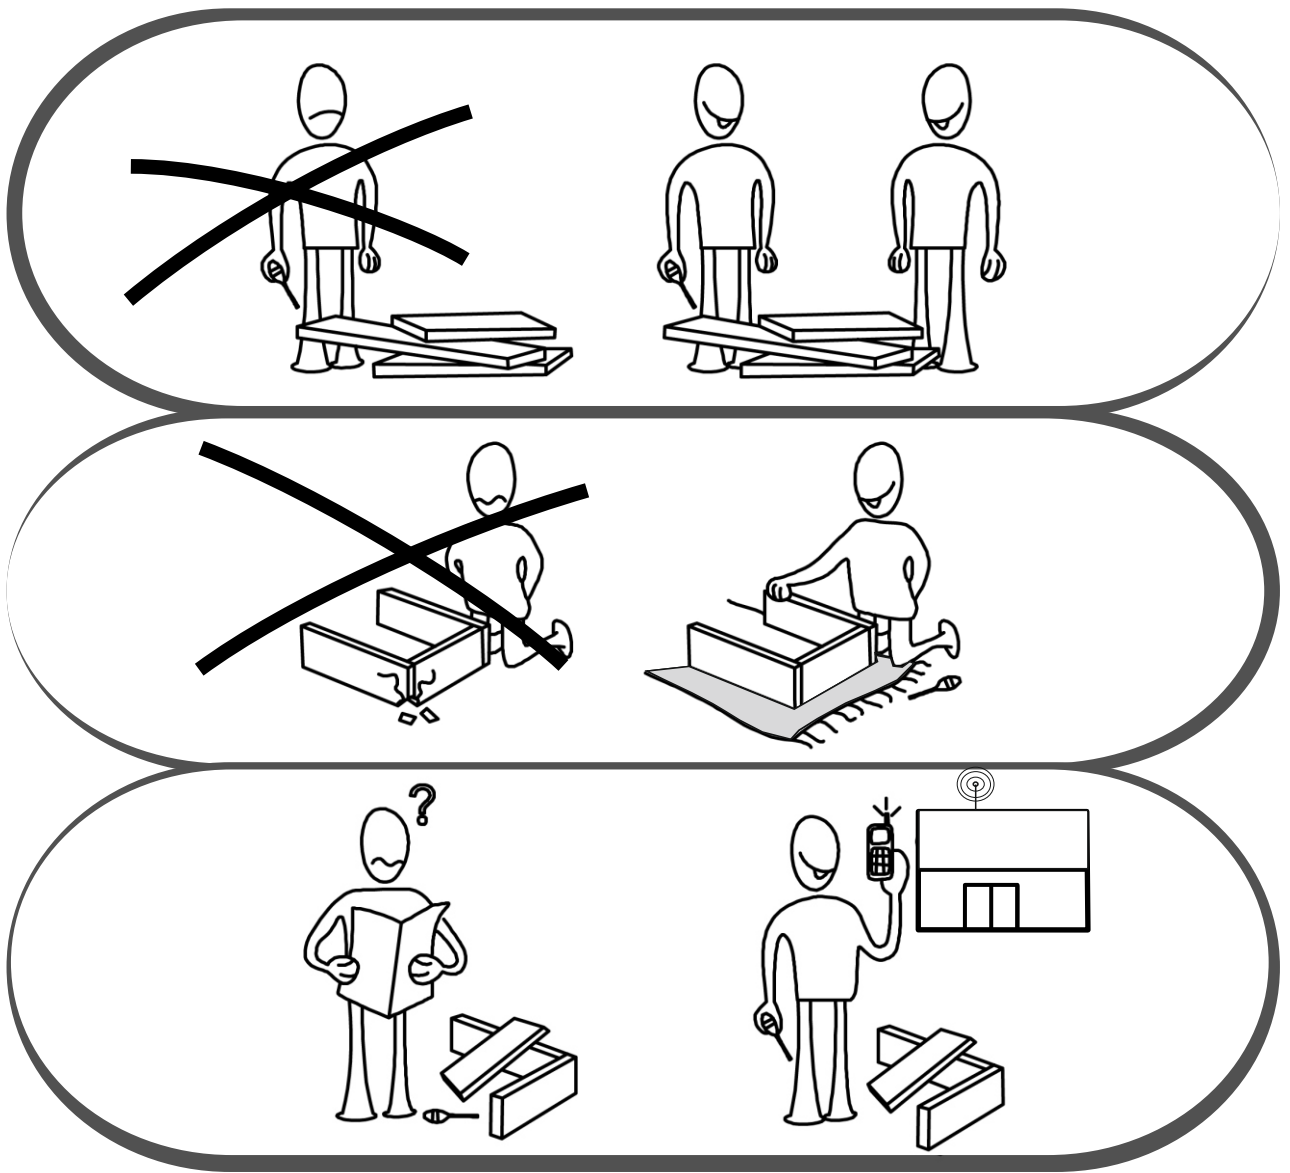

CEREN TV UNIT

ASSEMBLY MANUEL

In order to provide better service to you again and gain to the production process of the use of non-recycled waste material support, please let us ... Let us preserve the environment for a better WORLD... Thank you for choosing us :)

Dear Customer,

The product you bought was subjected to all sorts of tests and control before sending out to you. Even in this situation, sometimes happen that some component is damaged during the transportation. In such case please do not send the whole article back to us. Just request/order the damaged part. While requesting the required part, describe it exactly by looking to service card. Missing part will be sent to you as soon as possible. Before start assembling, please check the whole components and accessories according to the lists. After being sure that every part and accessory are okay and right, start assembling. Before start assembling, please clean all the components with a damp cloth. If you bought more than one product, to prevent confusion be sure that you completed the first product. Then start the other product's assembling. Never draw the products. While carrying, disassociate and lift the product and carry with minimum 2 people. For long distances carry the product with the package.