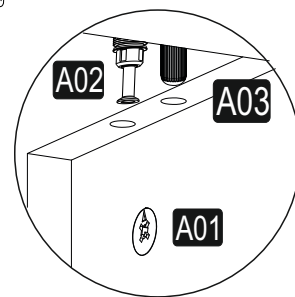

ATTENTION!!

Minifix is the main connection material used in products.
Before starting assembly, please check the drawings below...

The necessary tools (not included)

ACCESSORY LIST

A01  40x	A02  40x	A03  24x	A11  4x	SPM A13  4x	MA
A10 3,5x18 YHB  56x	A09 4x50 YHB  16x	A54 DKR-012 H200  6x	D54 17mm  4x	D09 M4x15 YHB  8x	342 mm
A14 M4x22  6x	A28  134x	A04  A 40x	A16  A 16x	D52 K.738 Bronz  6x	

GENERAL VIEW

ASSEMBLY MANUAL

1

3

4

5

6

7

8

A= menteşe bağlama vidası / to connect the hinge to the door
B= kapak ayar vidası / to arrange the door

oklar kapağın ayarlama yönünü gösterir.
arrows to show the directions for arrangement of doors.

9