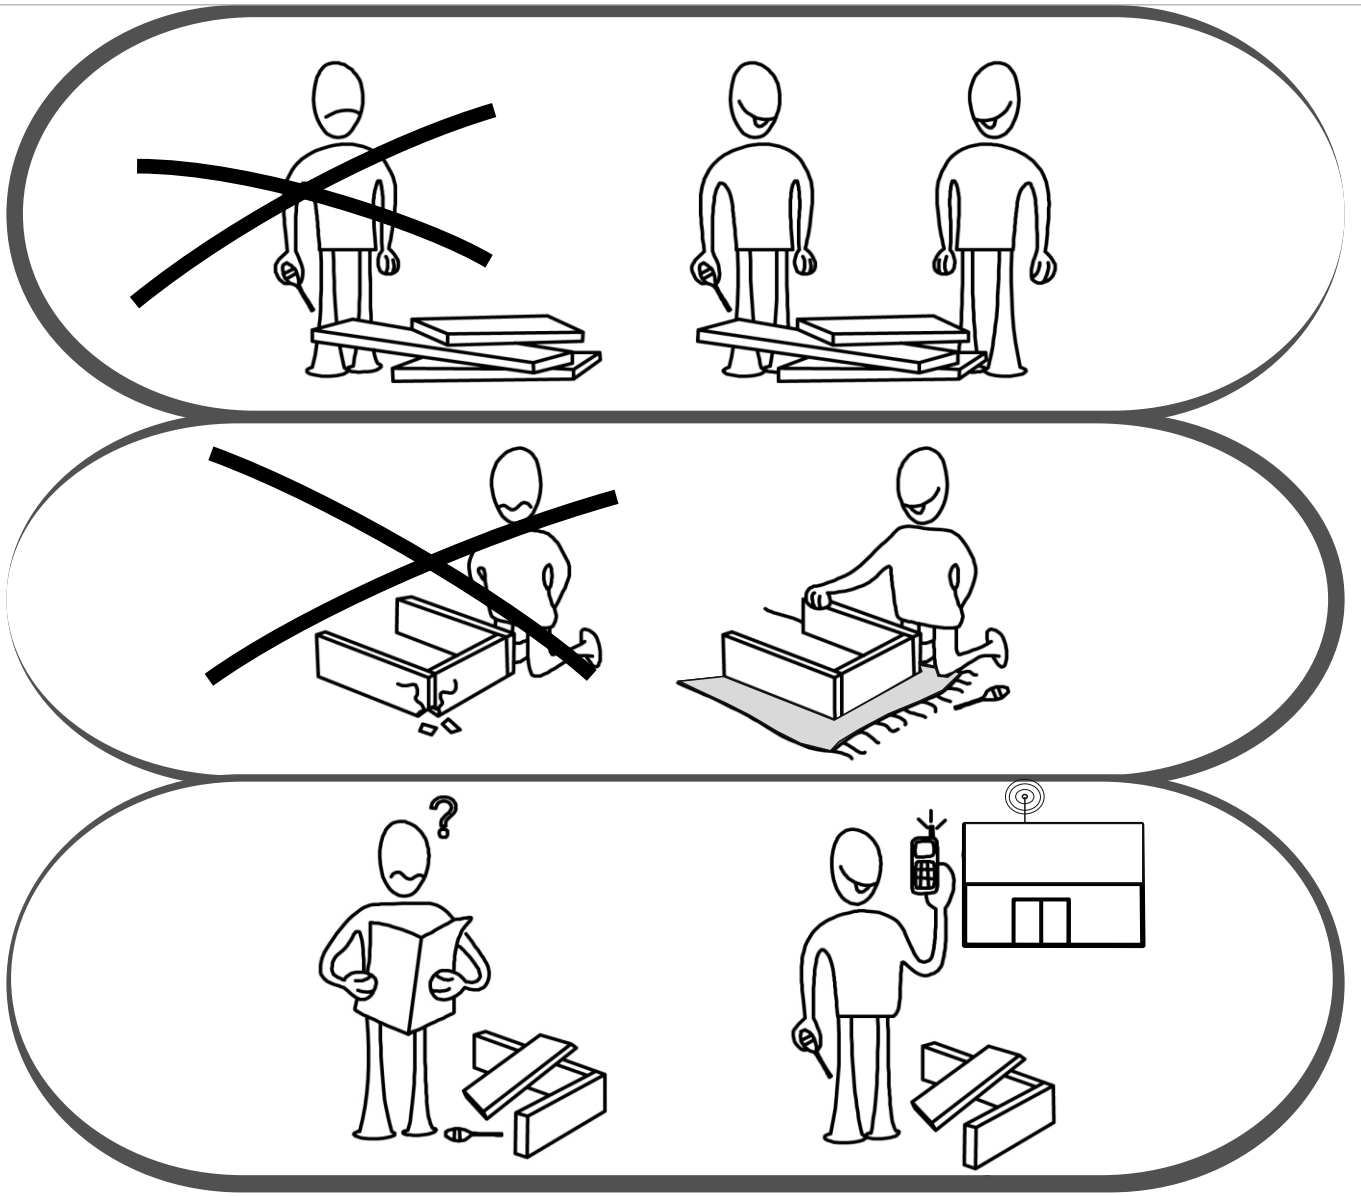

BOHO CONSOLE

ASSEMBLY MANUAL

In order to provide better service to you again and gain to the production process of the use of non-recycled waste material support, please let us ... Let us preserve the environment for a better WORLD... Thank you for choosing us :)

Dear Customer,

The product you bought was subjected to all sorts of tests and control before sending out to you. Even in this situation, sometimes happen that some component is damaged during the transportation. In such case please do not send the whole article back to us. Just request/order the damaged part. While requesting the required part, describe it exactly by looking to service card. Missing part will be sent to you as soon as possible. Before start assembling, please check the whole components and accessories according to the lists. After being sure that every part and accessory are okay and right, start assembling. Before start assembling, please clean all the components with a damp cloth. If you bought more than one product, to prevent confusion be sure that you completed the first product. Then start the other product's assembling. Never draw the products. While carrying, disassociate and lift the product and carry with minimum 2 people. For long distances carry the product with the package.