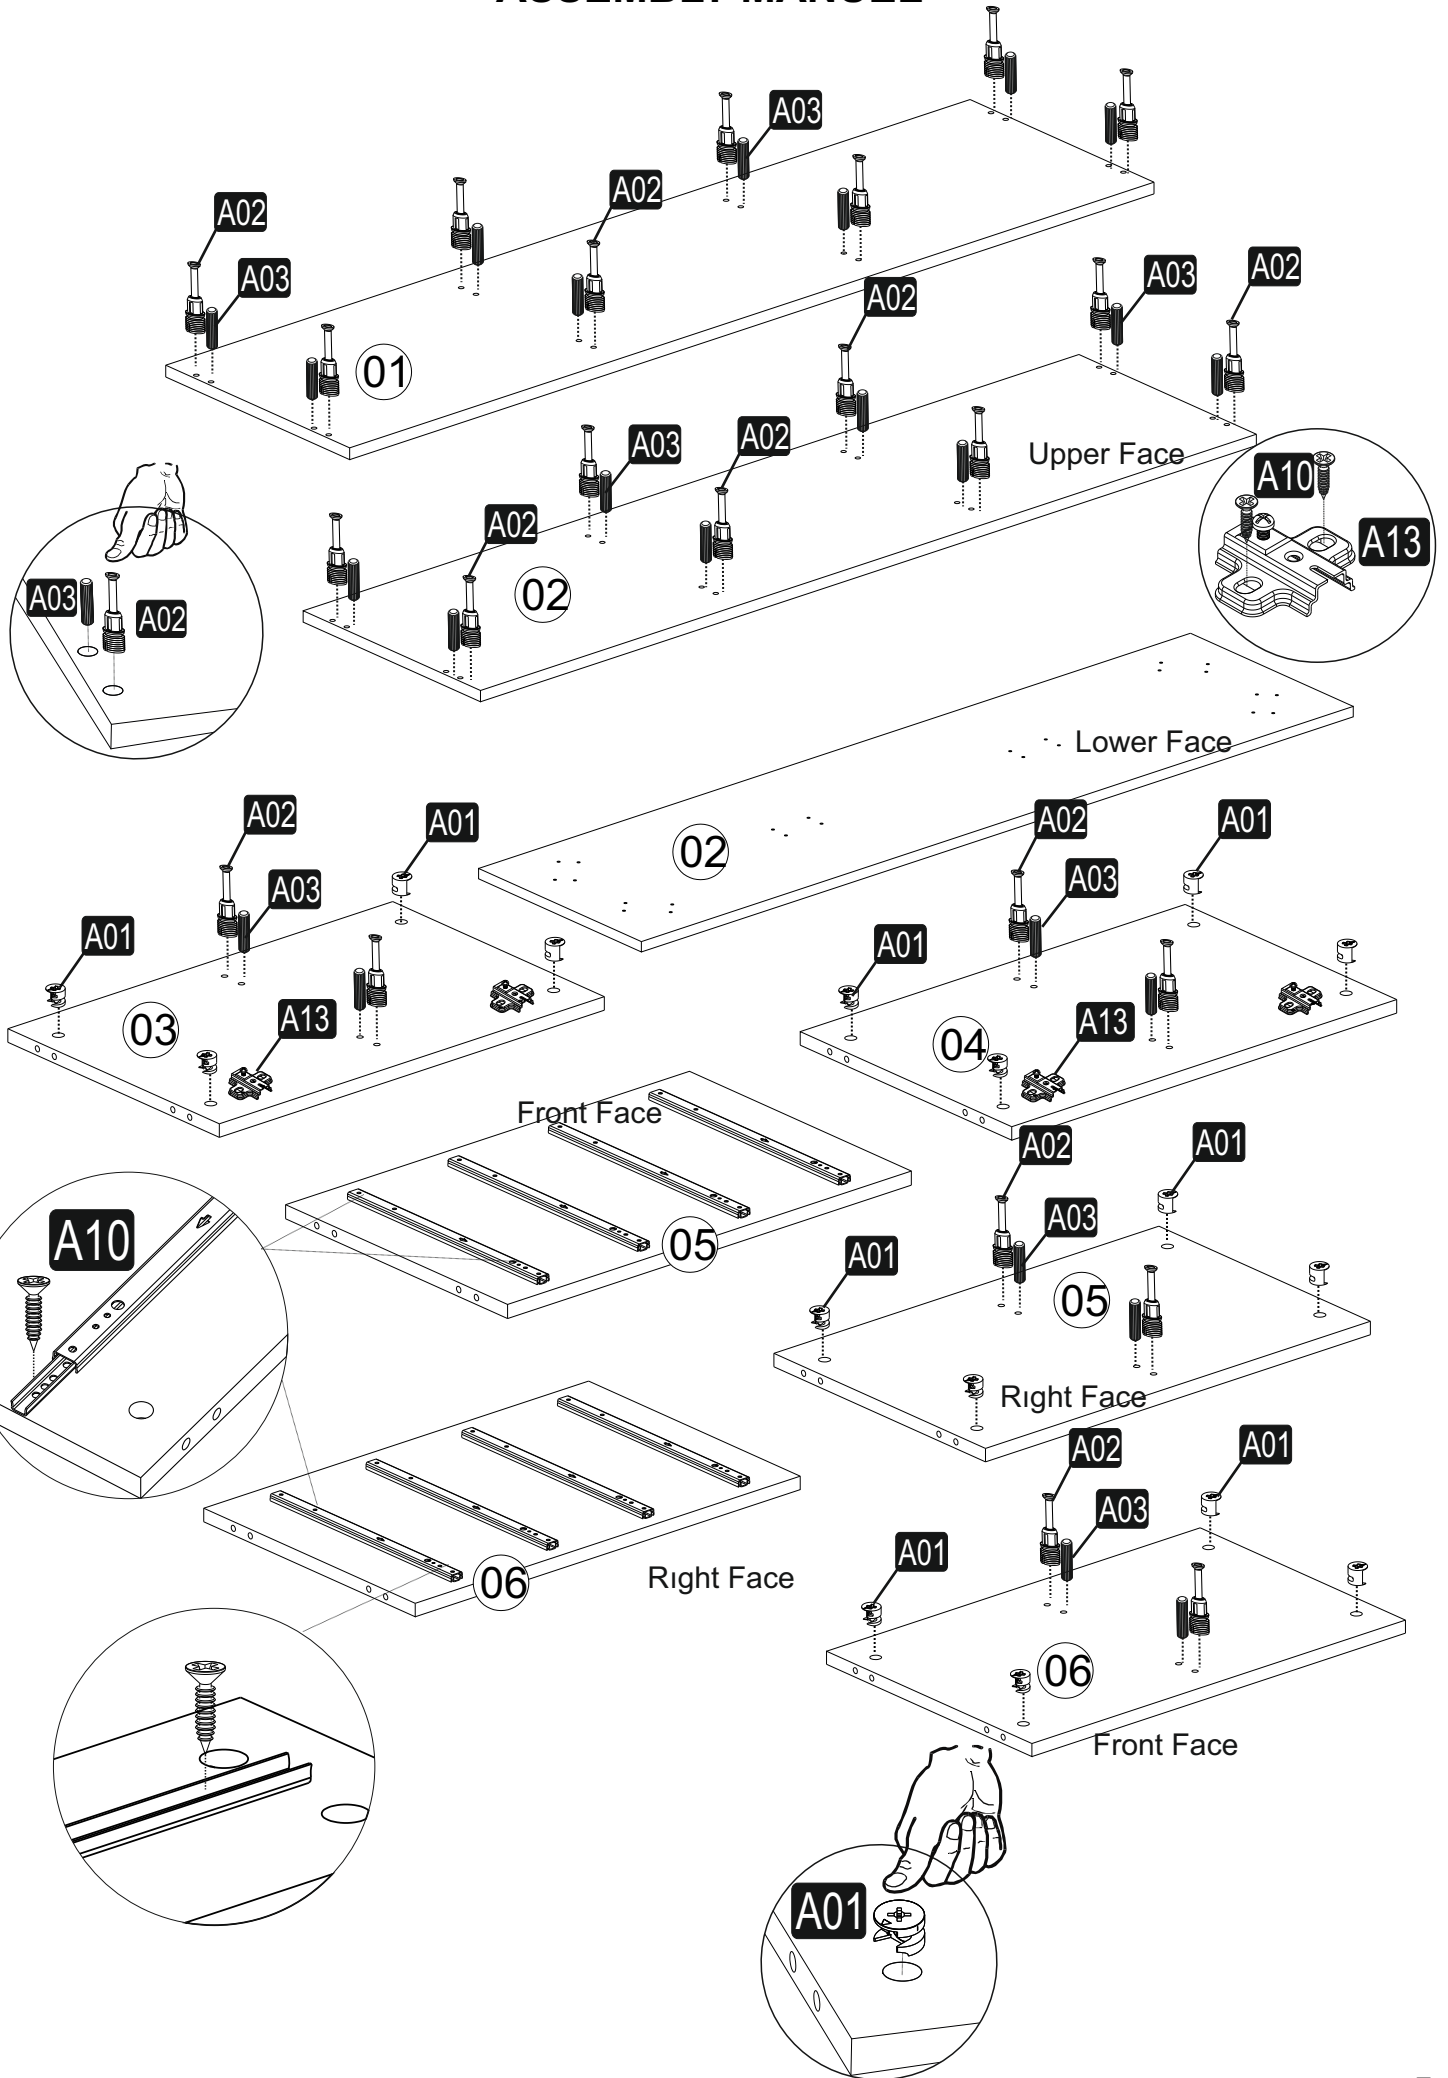

ATTENTION!!

Minifix is the main connection material used in products.
Before starting assembly, please check the drawings below...

The necessary tools (not included)

ACCESSORY LIST

A01  40x	A02  40x	A03  24x	A11  4x	SPM A13  4x	MA
A10 3,5x18 YHB  56x	A09 4x50 YHB  16x	A54 DKR-012 H200  6x	D54 17mm  4x	D09 M4x15 YHB  8x	342 mm
A14 M4x22  6x	A28  134x	A04  A 40x	A16  A 16x	D52 K.738 Bronz  6x	

GENERAL VIEW

ASSEMBLY MANUAL

1

3

4

5

6

7

8

A= menteşe bağlama vidası / to connect the hinge to the door
B= kapak ayar vidası / to arrange the door

oklar kapağın ayarlama yönünü gösterir.
arrows to show the directions for arrangement of doors.

9

10

X4

11

12

13

Have you seen our other products ?