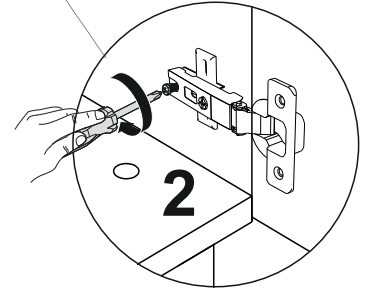

ATTENTION!!

Minifix is the main connection material used in products.
Before starting assembly, please check the drawings below...

The necessary tools (not included)

ACCESSORY LIST

A01  40x	A02  40x	A03  24x	A11  4x	SPM A13  4x	MA
A10 3,5x18 YHB  56x	A09 4x50 YHB  16x	A54 DKR-012 H200  6x	D54 17mm  4x	D09 M4x15 YHB  8x	342 mm
A14 M4x22  6x	A28  134x	A04  A 40x	A16  A 16x	D52 K.738 Bronz  6x	

GENERAL VIEW

ASSEMBLY MANUAL

1

3

4

5

6

7

8

A= menteşe bağlama vidası / to connect the hinge to the door
B= kapak ayar vidası / to arrange the door

oklar kapağın ayarlama yönünü gösterir.
arrows to show the directions for arrangement of doors.

9