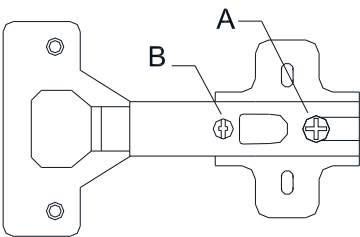

ATTENTION!!

Minifix is the main connection material used in products.
Before starting assembly, please check the drawings below...

The necessary tools (not included)

ACCESSORY LIST

A01  40x	A02  40x	A03  24x	A11  4x	SPM A13  4x	MA
A10 3,5x18 YHB  56x	A09 4x50 YHB  16x	A54 DKR-012 H200  6x	D54 17mm  4x	D09 M4x15 YHB  8x	342 mm
A14 M4x22  6x	A28  134x	A04  A 40x	A16  A 16x	D52 K.738 Bronz  6x	

GENERAL VIEW

ASSEMBLY MANUAL

1

3

4

5

6

7

8

A= menteşe bağlama vidası / to connect the hinge to the door
B= kapak ayar vidası / to arrange the door

oklar kapağın ayarlama yönünü gösterir.
arrows to show the directions for arrangement of doors.

9