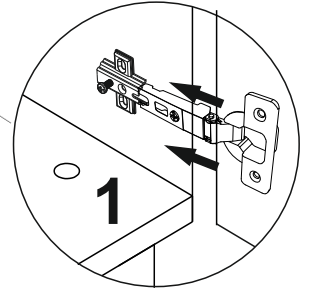

ATTENTION!!

Minifix is the main connection material used in products.
Before starting assembly, please check the drawings below...

The necessary tools (not included)

ACCESSORY LIST

A01  40x	A02  40x	A03  24x	A11  4x	SPM A13  4x	MA
A10 3,5x18 YHB  56x	A09 4x50 YHB  16x	A54 DKR-012 H200  6x	D54 17mm  4x	D09 M4x15 YHB  8x	342 mm
A14 M4x22  6x	A28  134x	A04  A 40x	A16  A 16x	D52 K.738 Bronz  6x	

GENERAL VIEW

ASSEMBLY MANUAL

1

3

4

5

6

7

8

A= menteşe bağlama vidası / to connect the hinge to the door
B= kapak ayar vidası / to arrange the door

oklar kapağın ayarlama yönünü gösterir.
arrows to show the directions for arrangement of doors.

9