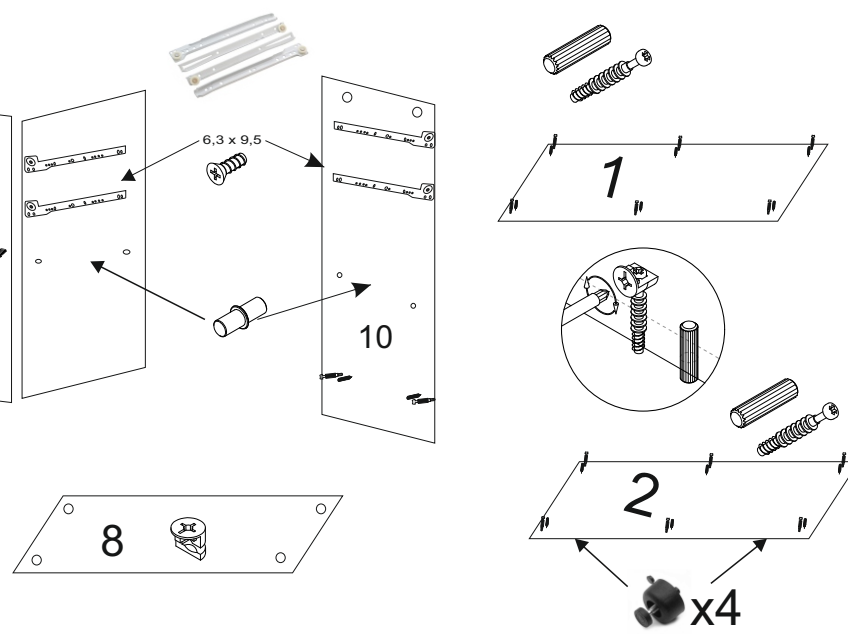

# S4 Flexy

		
20	20	300 MM. 2
		
4	50	7x 50 8
		
8 x 35 20	4	6,3 x 9,5 8
		
4	4 x 16 16	96 MM. 4
		
4 x 17,5 8	3,5 x 16 10	Плани за Фазер 2

No	Name	pc.	Cartoon	
1	Top	1	1/3	
2	Botton	1		
3	Left Side of drawer	2		
4	Right Side of drawer	2		
5	Botton of drawer	2		
6	Back of drawer	2		
7	Shelf	1		
8	Horizontal separation	1		
9	Left Side	1		2/3
10	Right Side	1		
11	Vertical separation	1		
12	Hardboard	2		
13	Front of drawer	2		
14	Door Big	1	3/3	
15	Door small	1		
16	Hardwear			