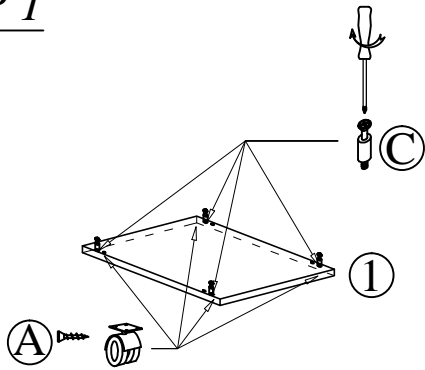

ASSEMBLY INSTRUCTION

MODEL : QCPU

PART		QTY	PART		QTY	<i>Tools Required</i>	
A	CSK M3 x 12mm x 4	4 SETS	B	WOOD DOWEL M8 x 30mm	4	C	CAP(WHITE)
	40P Plate Castor						EURO BOLT

STEP 1

STEP 3

STEP 2

FINISHING