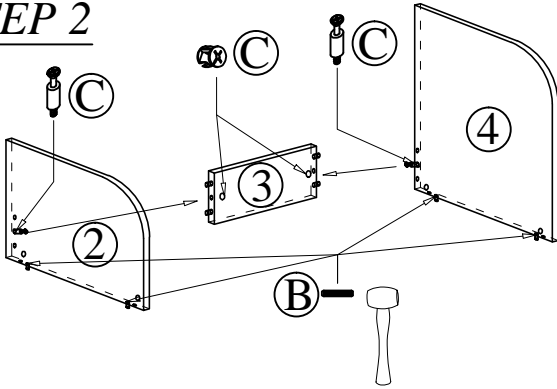

ASSEMBLY INSTRUCTION

MODEL : QCPU

PART		QTY	PART		QTY	<i>Tools Required</i>	
A	CSK M3 x 12mm x 4	4 SETS	B	WOOD DOWEL M8 x 30mm	4	C	CAP(WHITE)
	40P Plate Castor						EURO BOLT

STEP 1

STEP 3

STEP 2

FINISHING