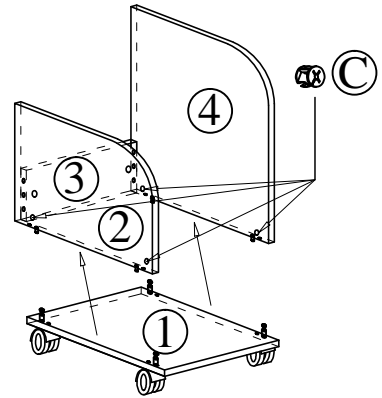

ASSEMBLY INSTRUCTION

MODEL : QCPU

PART		QTY	PART		QTY	<i>Tools Required</i>	
A	CSK M3 x 12mm x 4	4 SETS	B	WOOD DOWEL M8 x 30mm	4	C	CAP(WHITE)
	40P Plate Castor						EURO BOLT

STEP 1

STEP 3

STEP 2

FINISHING