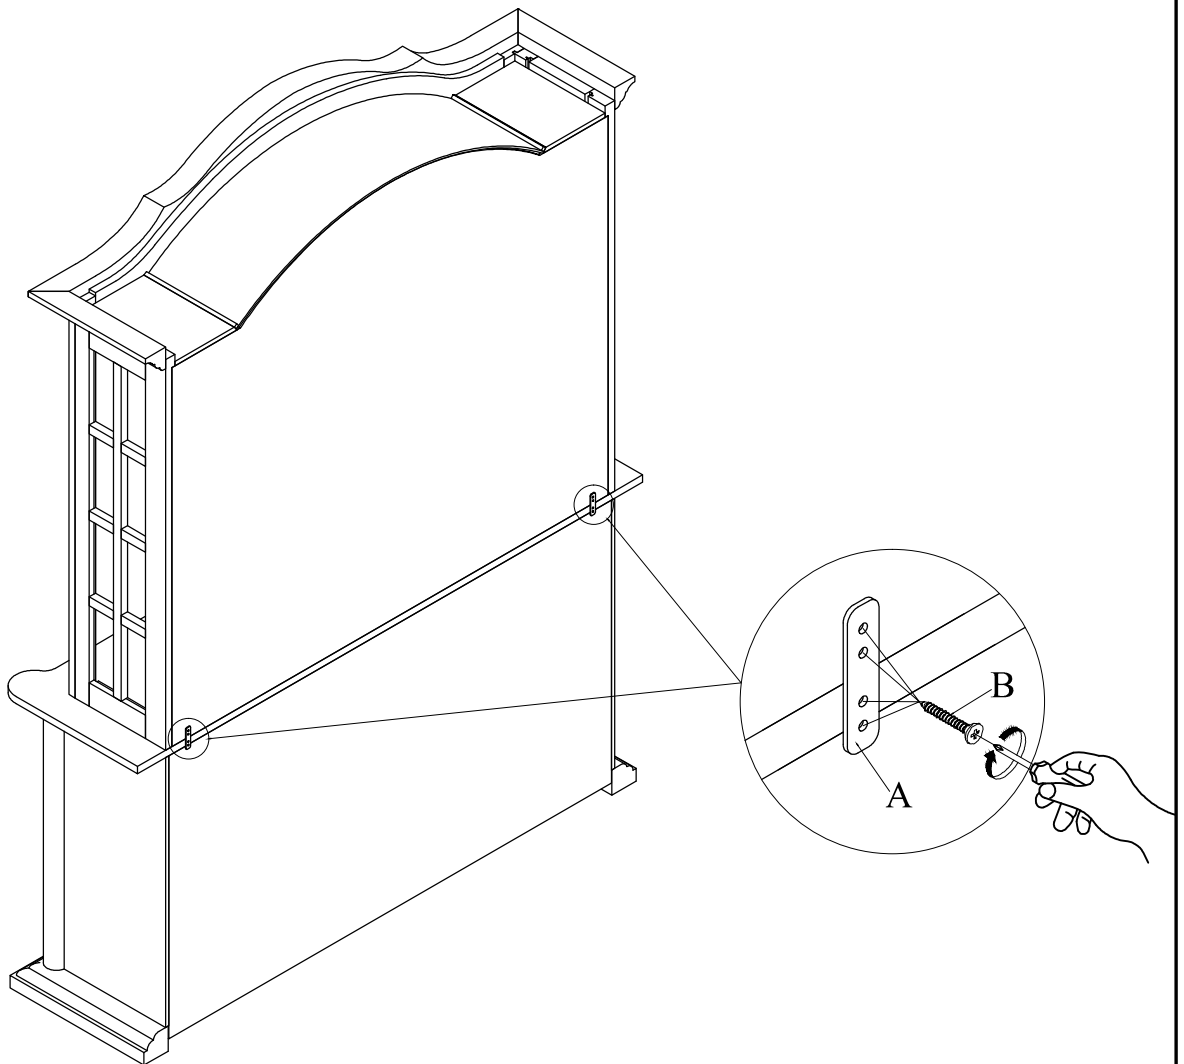

BUFFE & HUTCH

ASSEMBLY INSTRUCTIONS

30 MIN

(A)

Ø4 x 20mm

8pcs

(B)

Ø4 x 20mm