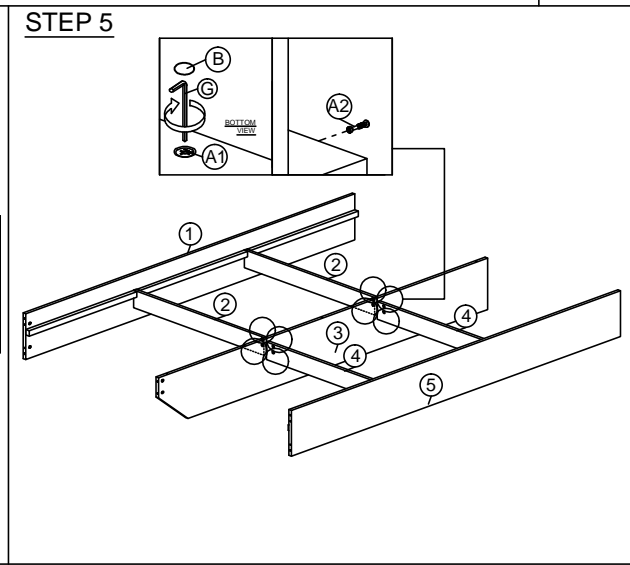

# ASSEMBLY INSTRUCTION

MODEL : E 7349,2

DESC: DOUBLE BED

HARDWARE	A	B	C	D	E	F	G	H	I	J	K
	A1 A2 MINIFIX 5654+5546	Ⓞ MINIFIX CAP	Ⓞ WOOD DOWEL 8 X 25	Ⓞ CSK CAP WOOD M6X50MM	Ⓞ CB SCREW M3.5x16MM	Ⓞ JCBB BOLT M8X50MM	Ⓞ L KEY M4	Ⓞ L KEY M5	Ⓞ CB SCREW M4X38MM	Ⓞ TAD BRACKET 01	Ⓞ L BRACKET
	22 SETS	22	10	11	32	2	1	1	12	2	4