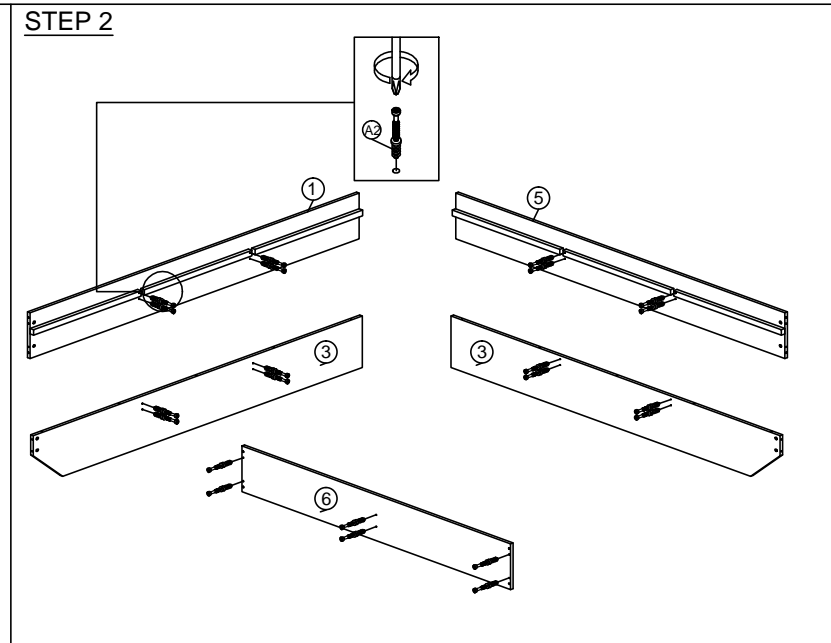

# ASSEMBLY INSTRUCTION

MODEL : E 7349,2

DESC: DOUBLE BED

HARDWARE	A	B	C	D	E	F	G	H	I	J	K
	A1 A2 MINIFIX 5654+5546	Ⓞ MINIFIX CAP	Ⓞ WOOD DOWEL 8 X 25	Ⓞ CSK CAP WOOD M6X50MM	Ⓞ CB SCREW M3.5x16MM	Ⓞ JCBB BOLT M8X50MM	Ⓞ L KEY M4	Ⓞ L KEY M5	Ⓞ CB SCREW M4X38MM	Ⓞ TAD BRACKET 01	Ⓞ L BRACKET
	22 SETS	22	10	11	32	2	1	1	12	2	4