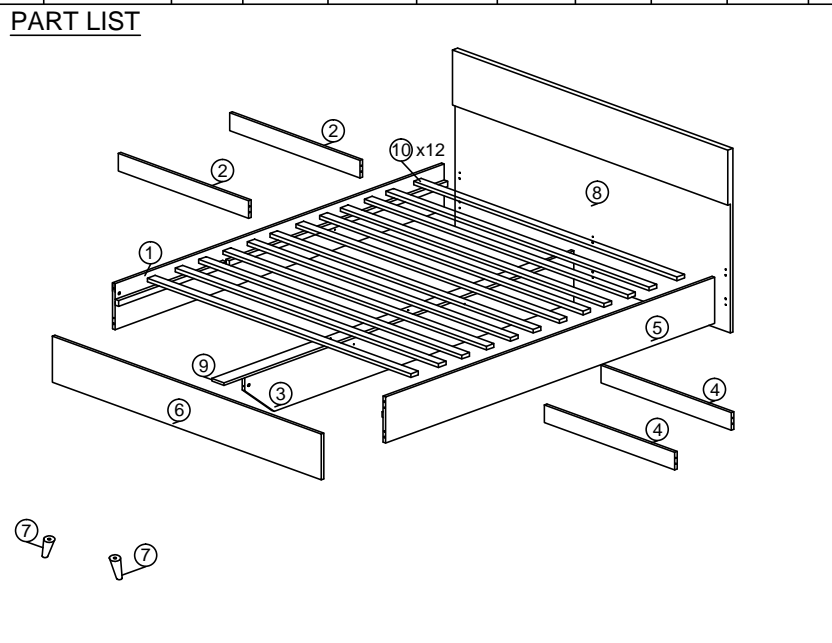

# ASSEMBLY INSTRUCTION

MODEL : E 7349,2

DESC: DOUBLE BED

HARDWARE	A	B	C	D	E	F	G	H	I	J	K
	A1 A2 MINIFIX 5654+5546	Ⓞ MINIFIX CAP	Ⓞ WOOD DOWEL 8 X 25	Ⓞ CSK CAP WOOD M6X50MM	Ⓞ CB SCREW M3.5x16MM	Ⓞ JCBB BOLT M8X50MM	Ⓞ L KEY M4	Ⓞ L KEY M5	Ⓞ CB SCREW M4X38MM	Ⓞ TAD BRACKET 01	Ⓞ L BRACKET
	22 SETS	22	10	11	32	2	1	1	12	2	4