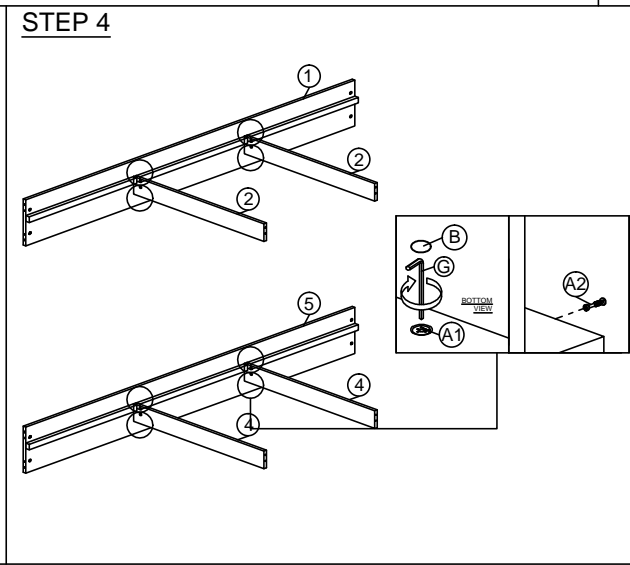

# ASSEMBLY INSTRUCTION

MODEL : E 7349,2

DESC: DOUBLE BED

HARDWARE	A	B	C	D	E	F	G	H	I	J	K
	A1 A2 MINIFIX 5654+5546	Ⓞ MINIFIX CAP	Ⓞ WOOD DOWEL 8 X 25	Ⓞ CSK CAP WOOD M6X50MM	Ⓞ CB SCREW M3.5x16MM	Ⓞ JCBB BOLT M8X50MM	Ⓞ L KEY M4	Ⓞ L KEY M5	Ⓞ CB SCREW M4X38MM	Ⓞ TAD BRACKET 01	Ⓞ L BRACKET
	22 SETS	22	10	11	32	2	1	1	12	2	4