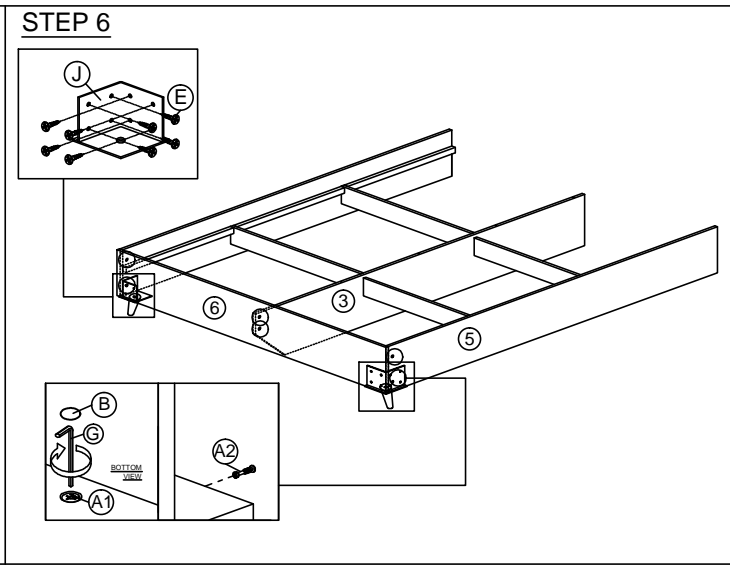

# ASSEMBLY INSTRUCTION

MODEL : E 7349,2

DESC: DOUBLE BED

HARDWARE	A	B	C	D	E	F	G	H	I	J	K
	A1 A2 MINIFIX 5654+5546	Ⓞ MINIFIX CAP	Ⓞ WOOD DOWEL 8 X 25	Ⓞ CSK CAP WOOD M6X50MM	Ⓞ CB SCREW M3.5x16MM	Ⓞ JCBB BOLT M8X50MM	Ⓞ L KEY M4	Ⓞ L KEY M5	Ⓞ CB SCREW M4X38MM	Ⓞ TAD BRACKET 01	Ⓞ L BRACKET
	22 SETS	22	10	11	32	2	1	1	12	2	4