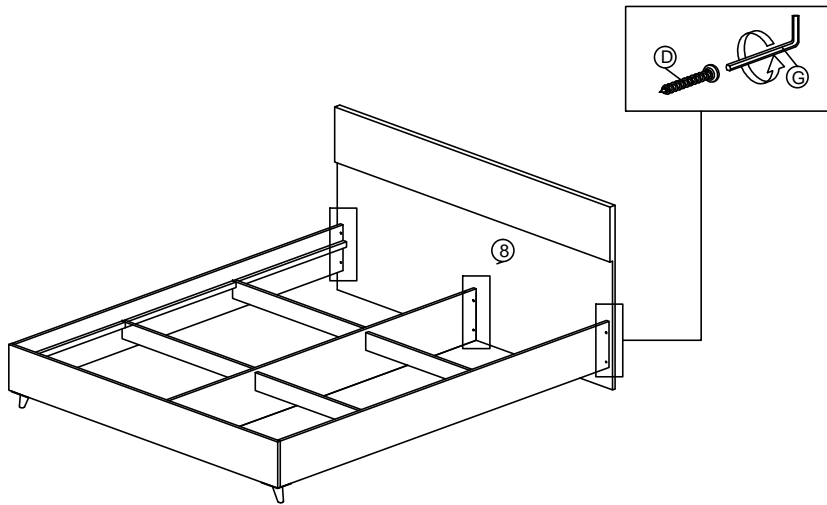

SOFT, DRY CLOTH

CHEMICAL

HEAT

KEEP DRY

HANDLE WITH CARE

DO NOT USE KNIFE

ASSEMBLY INSTRUCTION

MODEL : E 7349,2

DESC: DOUBLE BED

STEP 7