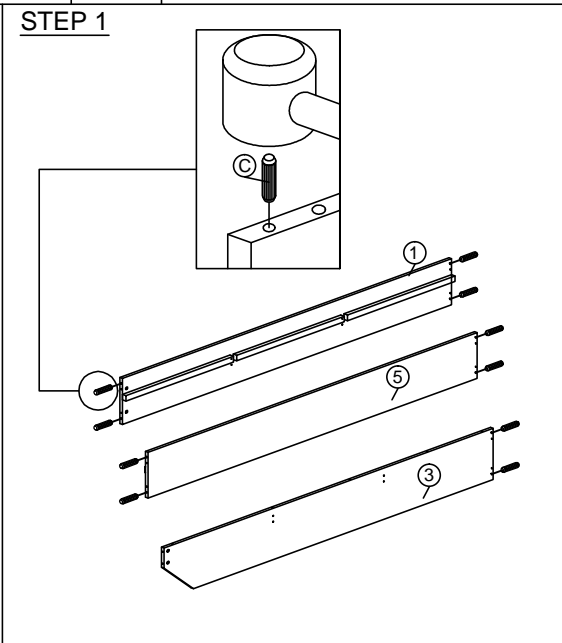

# ASSEMBLY INSTRUCTION

MODEL : E 7349,2

DESC: DOUBLE BED

HARDWARE	A	B	C	D	E	F	G	H	I	J	K
	A1 A2 MINIFIX 5654+5546	Ⓞ MINIFIX CAP	Ⓞ WOOD DOWEL 8 X 25	Ⓞ CSK CAP WOOD M6X50MM	Ⓞ CB SCREW M3.5x16MM	Ⓞ JCBB BOLT M8X50MM	Ⓞ L KEY M4	Ⓞ L KEY M5	Ⓞ CB SCREW M4X38MM	Ⓞ TAD BRACKET 01	Ⓞ L BRACKET
	22 SETS	22	10	11	32	2	1	1	12	2	4