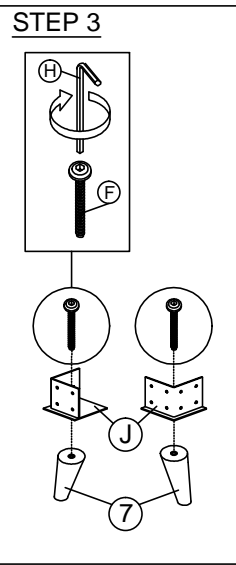

# ASSEMBLY INSTRUCTION

MODEL : E 7349,2

DESC: DOUBLE BED

HARDWARE	A	B	C	D	E	F	G	H	I	J	K
	A1 A2 MINIFIX 5654+5546	Ⓞ MINIFIX CAP	Ⓞ WOOD DOWEL 8 X 25	Ⓞ CSK CAP WOOD M6X50MM	Ⓞ CB SCREW M3.5x16MM	Ⓞ JCBB BOLT M8X50MM	Ⓞ L KEY M4	Ⓞ L KEY M5	Ⓞ CB SCREW M4X38MM	Ⓞ TAD BRACKET 01	Ⓞ L BRACKET
	22 SETS	22	10	11	32	2	1	1	12	2	4