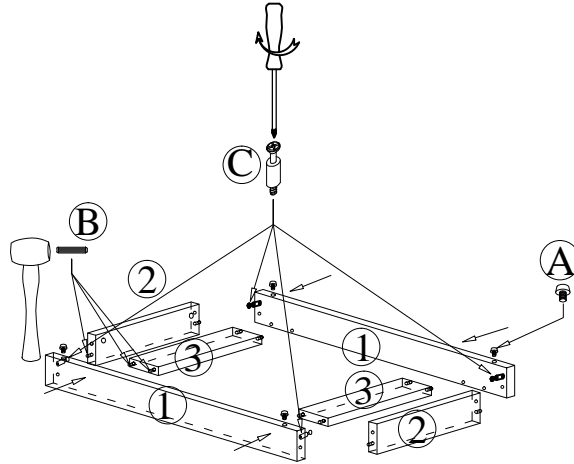

# ASSEMBLY INSTRUCTION

PART	QTY	PART	QTY	PART	QTY	<i>Tools Required</i>
A  ADJUSTABLE LEG STOPPER	4 Pcs	B  WOOD DOWEL M8 x 30mm	12 Pcs	C   EURO BOLT HOUSING	4 SETs	 HAMMER  SCREWDRIVER

## STEP 1