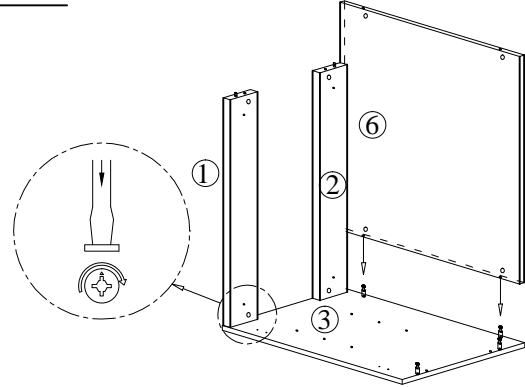

ASSEMBLY INSTRUCTION

PART	QTY	PART	QTY	PART	QTY
A	12 Sets	C	4 Pcs	E	1 Pc
 CAP EURO BOLT		 CSK M4 x 45mm		 ALLEN KEY	
				<i>Tools Required</i>	
B	8 Pcs	D	4 Pcs	 HAMMER	 SCREWDRIVER
 WOOD DOWEL M8 x 30mm		 SHELF SUPPORT			

STEP 1

STEP 2

STEP 3

STEP 4

STEP 5

FINISHING