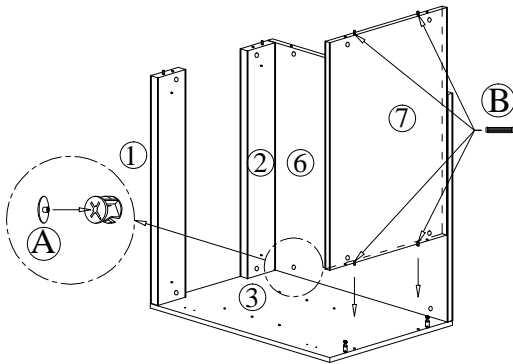

ASSEMBLY INSTRUCTION

PART	QTY	PART	QTY	PART	QTY
A	12 Sets	C	4 Pcs	E	1 Pc
 CAP EURO BOLT		 CSK M4 x 45mm		 ALLEN KEY	
				<i>Tools Required</i>	
B	8 Pcs	D	4 Pcs	 HAMMER	 SCREWDRIVER
 WOOD DOWEL M8 x 30mm		 SHELF SUPPORT			

STEP 1

STEP 2

STEP 3

STEP 4

STEP 5

FINISHING