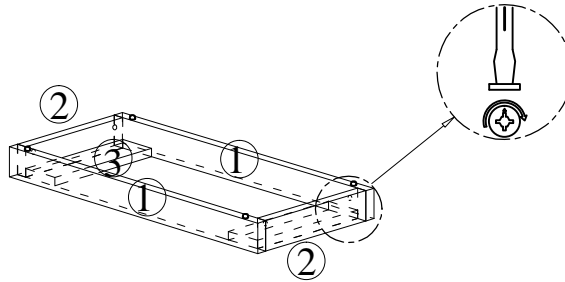

ASSEMBLY INSTRUCTION

PART	QTY	PART	QTY	PART	QTY	<i>Tools Required</i>
A ADJUSTABLE LEG STOPPER	4 Pcs	B WOOD DOWEL M8 x 30mm	12 Pcs	C EURO BOLT HOUSING	4 SETs	HAMMER SCREWDRIVER

STEP 1

STEP 2

FINISHING