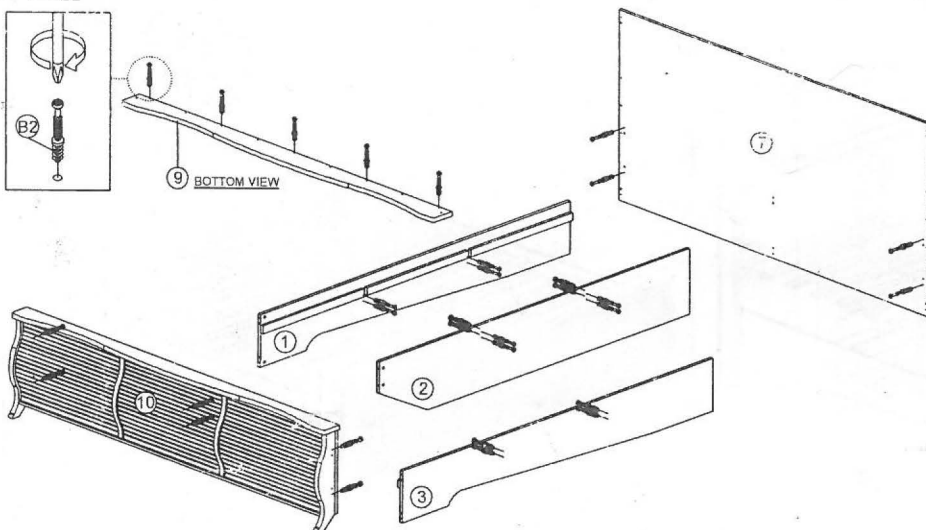

ASSEMBLY INSTRUCTION

MODEL : CS 010

DESCRIPTION : KING BED

HARDWARE

A	B1 B2	C	D	E	F	G	H	I
WOOD DOWEL 1/8" X 25 22	MINIFIX 5554+5546 27	MINIFIX CAP 27	16MM CB SCREW 1/8" X 16MM 16	32MM CB SCREW 1/4" X 32MM 12	30MM CCK CAP WOOD 1/8" X 30MM 19	L KEY M4 1	L BRACKET 3025/75 (5 HOLE) 2	25MM CB SCREW 1/4" X 25MM 4

PART LIST

STEP 1

STEP 2

STEP 3