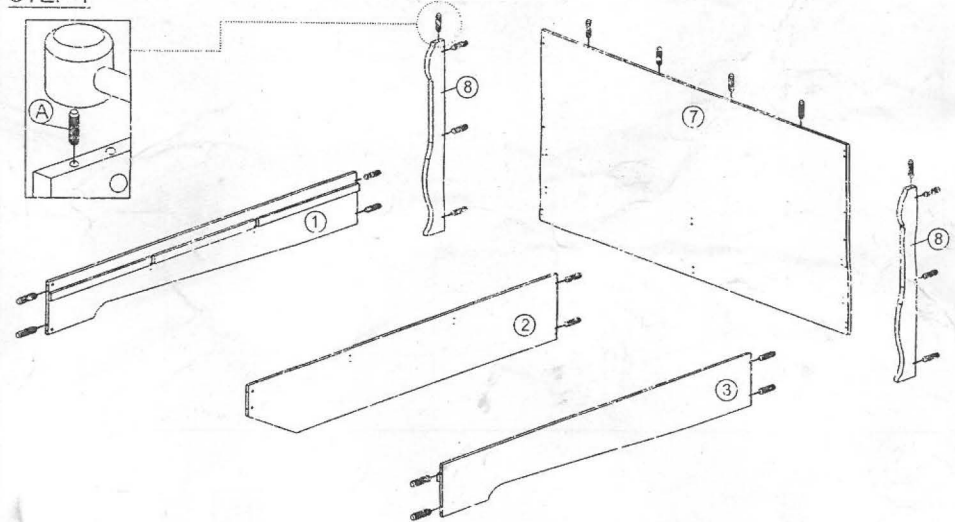

ASSEMBLY INSTRUCTION

MODEL : CS 010

DESCRIPTION : KING BED

HARDWARE

A	B1 B2	C	D	E	F	G	H	I
WOOD DOWEL 1/8" X 25 22	MINIFIX 5554+5546 27	MINIFIX CAP 27	16MM CB SCREW 1/8" X 16MM 16	32MM CB SCREW 1/4" X 32MM 12	30MM CCK CAP WOOD 1/8" X 30MM 19	L KEY M4 1	L BRACKET 3025/75 (5 HOLE) 2	25MM CB SCREW 1/4" X 25MM 4

PART LIST

STEP 1

STEP 2

STEP 3