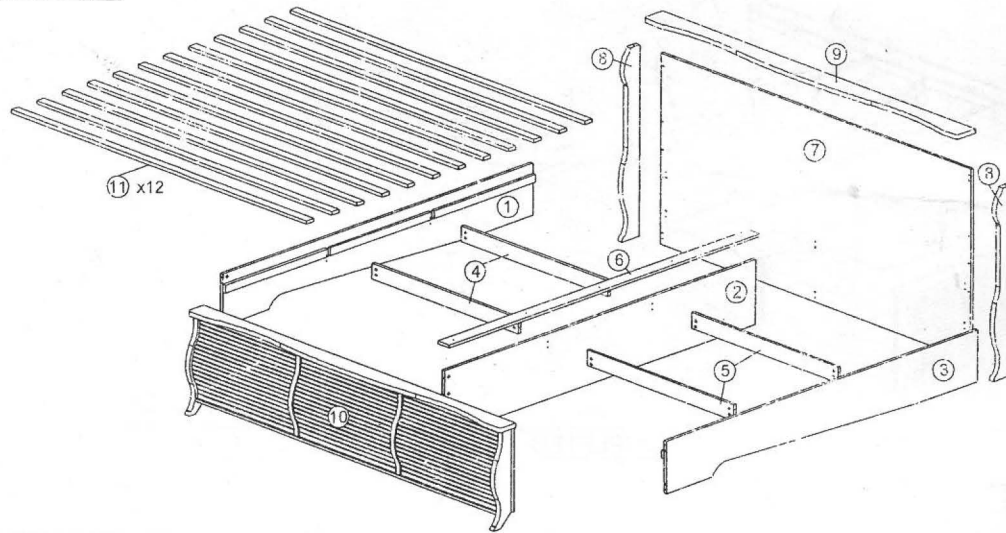

# ASSEMBLY INSTRUCTION

MODEL : CS 010

DESCRIPTION : KING BED

HARDWARE

A	B1 B2	C	D	E	F	G	H	I
WOOD DOWEL 1/8" X 25 22	MINIFIX 5554+5546 27	MINIFIX CAP 27	16MM CB SCREW 1/8" X 16MM 16	32MM CB SCREW 1/4" X 32MM 12	30MM CCK CAP WOOD 1/8" X 30MM 19	L KEY M4 1	L BRACKET 3025/75 (5 HOLE) 2	25MM CB SCREW 1/4" X 25MM 4

## PART LIST