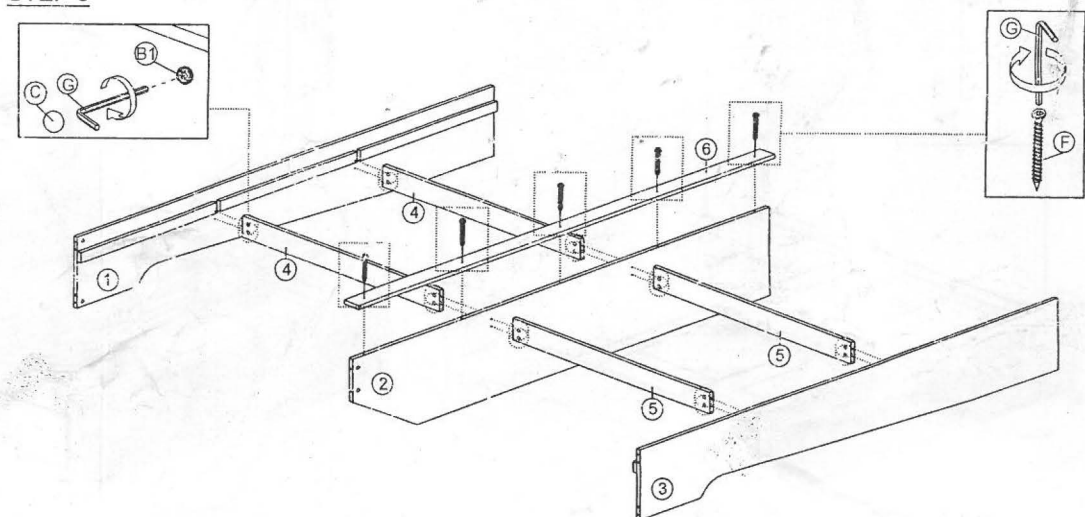

ASSEMBLY INSTRUCTION

MODEL : CS 010

DESCRIPTION : KING BED

HARDWARE

A	B1 B2	C	D	E	F	G	H	I
WOOD DOWEL 1/8" X 25 22	MINIFIX 5554+5546 27	MINIFIX CAP 27	16MM CB SCREW 1/8" X 16MM 16	32MM CB SCREW 1/4" X 32MM 12	30MM CCK CAP WOOD 1/8" X 30MM 19	L KEY M4 1	L BRACKET 3025/75 (5 HOLE) 2	25MM CB SCREW 1/4" X 25MM 4

PART LIST

STEP 1

STEP 2

STEP 3