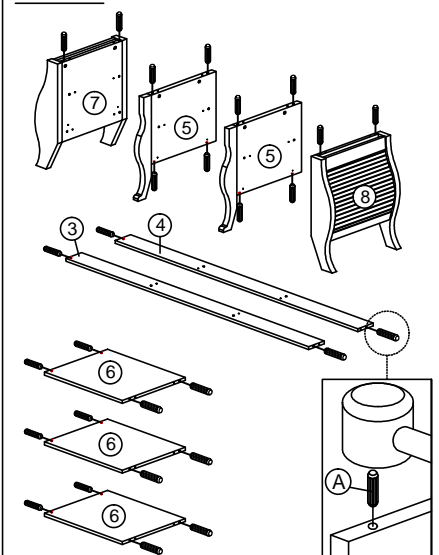

SOFT, DRY CLOTH

CHEMICAL

HEAT

KEEP DRY

HANDLE WITH CARE

DO NOT USE KNIFE

ASSEMBLY INSTRUCTION

MODEL : E 8703,1

DESCRIPTION : TV CABINET

HARDWARE

A WOOD DOWEL M8 X 25 28	B B1 B2 MINIFIX 5654+5546 24	C MINIFIX CAP 24	D CB SCREW M3.5X16MM 36	E CB SCREW M4X25MM 8	F CB SCREW M4X38MM 24	G CSK CAP WOOD M6X50MM 12	H L KEY M4 1	I HANDLE 010 3	J HANDLE SCREW M4X32MM 6	K NAIL 5/8 65	L DRAWER SLIDE 14" 3 SETS

PART LIST

STEP 1

STEP 2

STEP 3

STEP 4

STEP 5

STEP 6

STEP 7

STEP 8

STEP 9