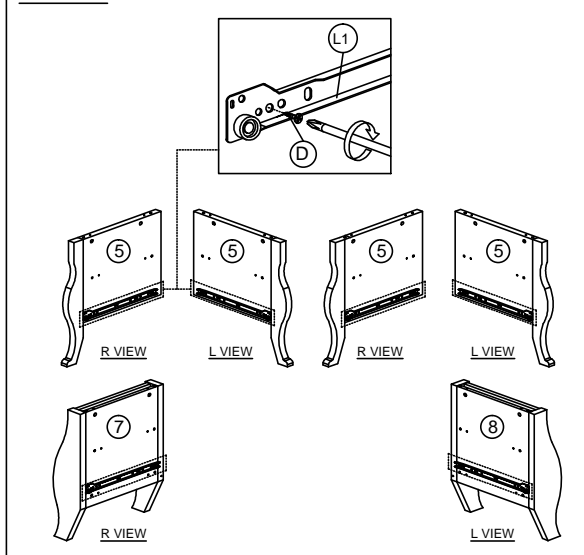

SOFT, DRY CLOTH

CHEMICAL

HEAT

KEEP DRY

HANDLE WITH CARE

DO NOT USE KNIFE

ASSEMBLY INSTRUCTION

MODEL : E 8703,1

DESCRIPTION : TV CABINET

HARDWARE

A WOOD DOWEL M8 X 25 28	B B1 B2 MINIFIX 5654+5546 24	C MINIFIX CAP 24	D CB SCREW M3.5X16MM 36	E CB SCREW M4X25MM 8	F CB SCREW M4X38MM 24	G CSK CAP WOOD M6X50MM 12	H L KEY M4 1	I HANDLE 010 3	J HANDLE SCREW M4X32MM 6	K NAIL 5/8 65	L DRAWER SLIDE 14" 3 SETS

PART LIST

STEP 1

STEP 2

STEP 3

STEP 4

STEP 5

STEP 6

STEP 7

STEP 8

STEP 9