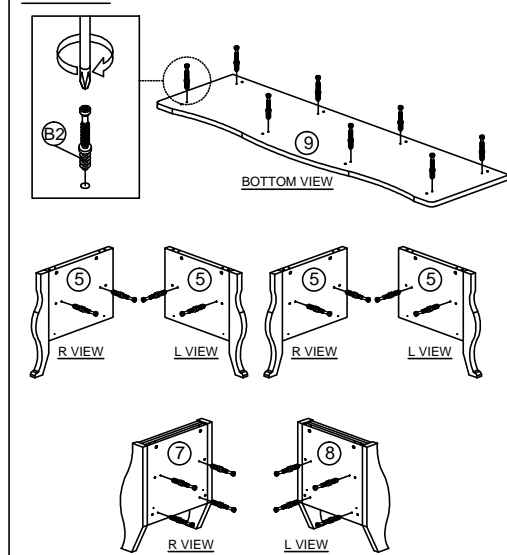

SOFT, DRY CLOTH

CHEMICAL

HEAT

KEEP DRY

HANDLE WITH CARE

DO NOT USE KNIFE

ASSEMBLY INSTRUCTION

MODEL : E 8703,1

DESCRIPTION : TV CABINET

HARDWARE

A WOOD DOWEL M8 X 25 28	B B1 B2 MINIFIX 5654+5546 24	C MINIFIX CAP 24	D CB SCREW M3.5X16MM 36	E CB SCREW M4X25MM 8	F CB SCREW M4X38MM 24	G CSK CAP WOOD M6X50MM 12	H L KEY M4 1	I HANDLE 010 3	J HANDLE SCREW M4X32MM 6	K NAIL 5/8 65	L DRAWER SLIDE 14" 3 SETS

PART LIST

STEP 1

STEP 2

STEP 3

STEP 4

STEP 5

STEP 6

STEP 7

STEP 8

STEP 9