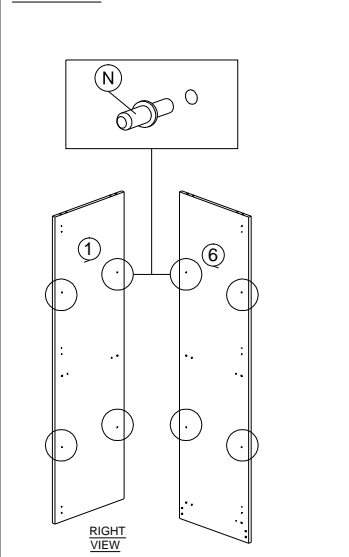

ASSEMBLY INSTRUCTION

MODEL : E 8382

DESCRIPTION : 4 DOORS WARDROBE

| HARDWARE | A | B | C | D | E | F | G | H | I | J | K | L | M | N | O | P | Q | R | S | T |
|----------|-------------------------|--------------------------|------------------------|-----------------------------|----------------|----------------------------|---------------------------|------------|-----------------------------|-----------------------|------------------------|------------------------|-------------------|--------------------------|----------------------------|-----------------|-----------------|-------------------------------|-------------------------------|-----------------------|
| | | | | | | | | | | | | | | | | | | | | |
| | WOOD DOWEL 8 X 25 32 | CB SCREW M3.5X16MM 24 | CB SCREW M4X38MM 20 | TAPPING SCREW M8X12MM 48 | NAIL 5/8 62 | CSK CAP WOOD M6X50MM 16 | CSK CAP WOOD M6X70MM 6 | L KEY 1 | HANDLE 108 -96MM (PVC) 6 | CB SCREW M4X25MM 8 | MINIFIX (HOUSING) 3 | MINIFIX (EURO 24) 3 | MINIFIX CAP 25 | METAL SHELF SUPPORT 8 | PVC NAIL WITH PIN 5/8 8 | HINGES 5/8 6 | HINGES 2/8 6 | DRAWER SLIDE 14" (CL/CR) 2 | DRAWER SLIDE 14" (DL/DR) 2 | 18MM CHROME PIPE 1 |

PART LIST

STEP 1

STEP 2

STEP 3

STEP 4

STEP 5

ASSEMBLY INSTRUCTION

MODEL : E 8382

DESCRIPTION : 4 DOORS WARDROBE

SOFT, DRY CLOTH

CHEMICAL

HEAT

KEEP DRY

HANDLE WITH CARE

DO NOT USE KNIFE

STEP 6