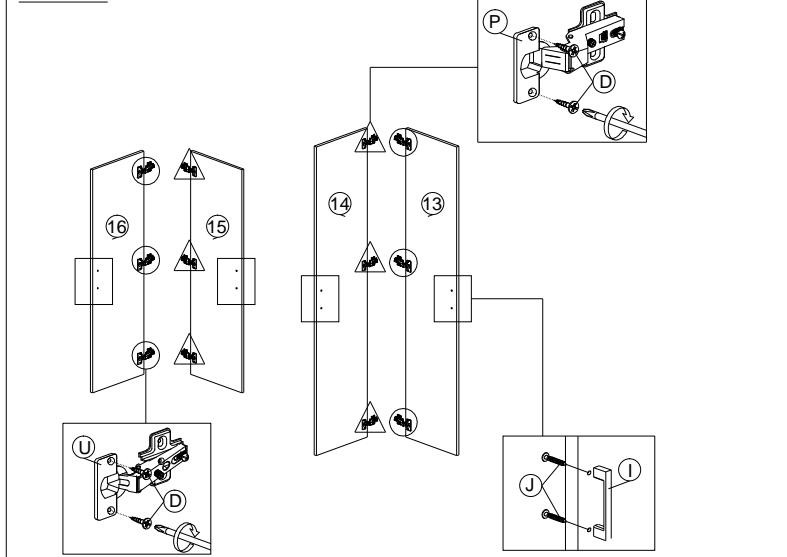

ASSEMBLY INSTRUCTION

MODEL : E 8382

DESCRIPTION : 4 DOORS WARDROBE

| HARDWARE | A | B | C | D | E | F | G | H | I | J | K | L | M | N | O | P | Q | R | S | T |
|----------|-------------------------|--------------------------|------------------------|-----------------------------|----------------|----------------------------|---------------------------|------------|-----------------------------|-----------------------|------------------------|------------------------|-------------------|--------------------------|----------------------------|-----------------|-----------------|-------------------------------|-------------------------------|-----------------------|
| | | | | | | | | | | | | | | | | | | | | |
| | WOOD DOWEL 8 X 25 32 | CB SCREW M3.5X16MM 24 | CB SCREW M4X38MM 20 | TAPPING SCREW M8X12MM 48 | NAIL 5/8 62 | CSK CAP WOOD M6X50MM 16 | CSK CAP WOOD M6X70MM 6 | L KEY 1 | HANDLE 108 -96MM (PVC) 6 | CB SCREW M4X25MM 8 | MINIFIX (HOUSING) 3 | MINIFIX (EURO 24) 3 | MINIFIX CAP 25 | METAL SHELF SUPPORT 8 | PVC NAIL WITH PIN 5/8 8 | HINGES 5/8 6 | HINGES 2/8 6 | DRAWER SLIDE 14" (CL/CR) 2 | DRAWER SLIDE 14" (DL/DR) 2 | 18MM CHROME PIPE 1 |

PART LIST

STEP 1

STEP 2

STEP 3

STEP 4

STEP 5

ASSEMBLY INSTRUCTION

MODEL : E 8382

DESCRIPTION : 4 DOORS WARDROBE

SOFT, DRY CLOTH

CHEMICAL

HEAT

KEEP DRY

HANDLE WITH CARE

DO NOT USE KNIFE

STEP 6

SOFT, DRY CLOTH

CHEMICAL

HEAT

KEEP DRY

HANDLE WITH CARE

DO NOT USE KNIFE

ASSEMBLY INSTRUCTION

MODEL : E 8382