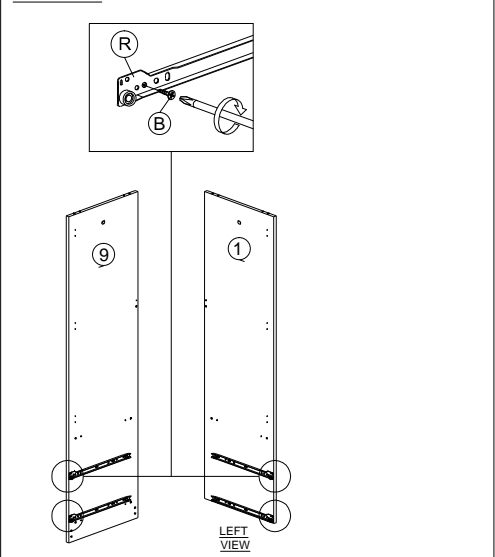

ASSEMBLY INSTRUCTION

MODEL : E 8382

DESCRIPTION : 4 DOORS WARDROBE

| HARDWARE | A | B | C | D | E | F | G | H | I | J | K | L | M | N | O | P | Q | R | S | T |
|----------|-------------------------|--------------------------|------------------------|-----------------------------|----------------|----------------------------|---------------------------|------------|-----------------------------|-----------------------|------------------------|------------------------|-------------------|--------------------------|----------------------------|-----------------|-----------------|-------------------------------|-------------------------------|-----------------------|
| | | | | | | | | | | | | | | | | | | | | |
| | WOOD DOWEL 8 X 25 32 | CB SCREW M3.5X16MM 24 | CB SCREW M4X38MM 20 | TAPPING SCREW M8X12MM 48 | NAIL 5/8 62 | CSK CAP WOOD M6X50MM 16 | CSK CAP WOOD M6X70MM 6 | L KEY 1 | HANDLE 108 -96MM (PVC) 6 | CB SCREW M4X25MM 8 | MINIFIX (HOUSING) 3 | MINIFIX (EURO 24) 3 | MINIFIX CAP 25 | METAL SHELF SUPPORT 8 | PVC NAIL WITH PIN 5/8 8 | HINGES 5/8 6 | HINGES 2/8 6 | DRAWER SLIDE 14" (CL/CR) 2 | DRAWER SLIDE 14" (DL/DR) 2 | 18MM CHROME PIPE 1 |

PART LIST

STEP 1

STEP 2

STEP 3

STEP 4

STEP 5

ASSEMBLY INSTRUCTION

MODEL : E 8382