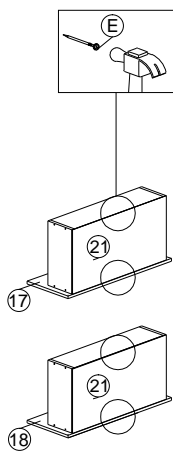

ASSEMBLY INSTRUCTION

MODEL : E 8382

DESCRIPTION : 4 DOORS WARDROBE

SOFT, DRY CLOTH

CHEMICAL

HEAT

KEEP DRY

HANDLE WITH CARE

DO NOT USE KNIFE

STEP 6

STEP 7

STEP 8

STEP 9

STEP 10

STEP 11

STEP 12

STEP 13

STEP 14