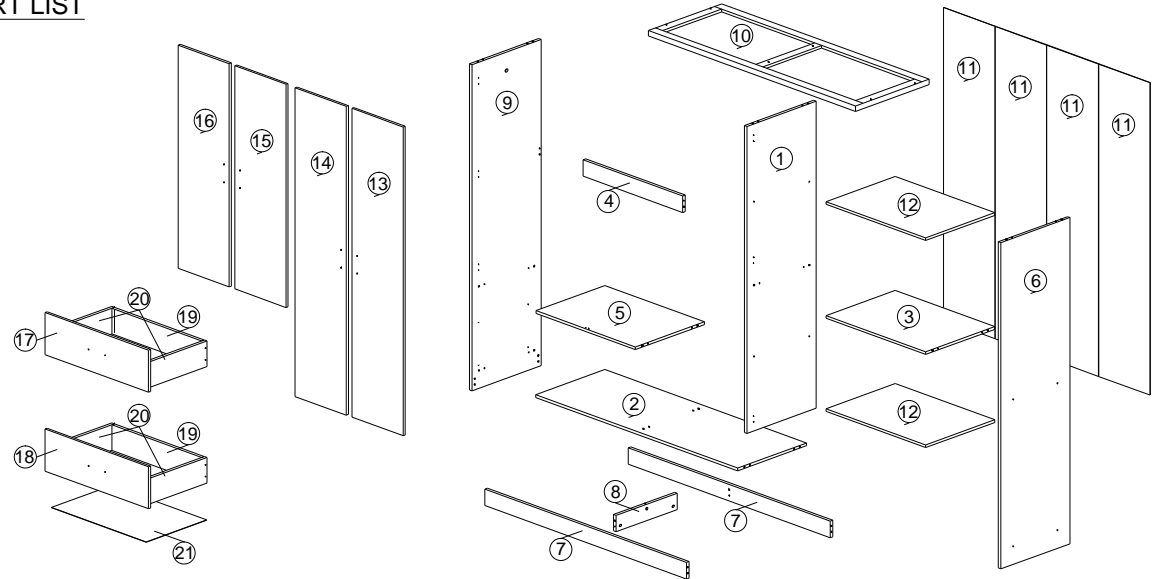

ASSEMBLY INSTRUCTION

MODEL : E 8382

DESCRIPTION : 4 DOORS WARDROBE

| HARDWARE | A | B | C | D | E | F | G | H | I | J | K | L | M | N | O | P | Q | R | S | T |
|----------|-------------------------|--------------------------|------------------------|-----------------------------|----------------|----------------------------|---------------------------|------------|-----------------------------|-----------------------|------------------------|------------------------|-------------------|--------------------------|----------------------------|-----------------|-----------------|-------------------------------|-------------------------------|-----------------------|
| | | | | | | | | | | | | | | | | | | | | |
| | WOOD DOWEL 8 X 25 32 | CB SCREW M3.5X16MM 24 | CB SCREW M4X38MM 20 | TAPPING SCREW M8X12MM 48 | NAIL 5/8 62 | CSK CAP WOOD M6X50MM 16 | CSK CAP WOOD M6X70MM 6 | L KEY 1 | HANDLE 108 -96MM (PVC) 6 | CB SCREW M4X25MM 8 | MINIFIX (HOUSING) 3 | MINIFIX (EURO 24) 3 | MINIFIX CAP 25 | METAL SHELF SUPPORT 8 | PVC NAIL WITH PIN 5/8 8 | HINGES 5/8 6 | HINGES 2/8 6 | DRAWER SLIDE 14" (CL/CR) 2 | DRAWER SLIDE 14" (DL/DR) 2 | 18MM CHROME PIPE 1 |

PART LIST

STEP 1

STEP 2

STEP 3

STEP 4

STEP 5

ASSEMBLY INSTRUCTION

MODEL : E 8382

DESCRIPTION : 4 DOORS WARDROBE

SOFT, DRY CLOTH

CHEMICAL

HEAT

KEEP DRY

HANDLE WITH CARE

DO NOT USE KNIFE

STEP 6