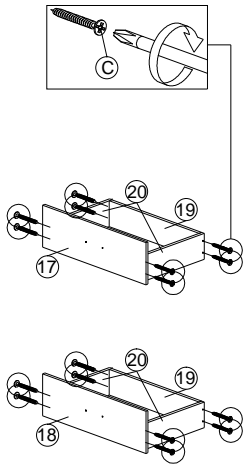

ASSEMBLY INSTRUCTION

MODEL : E 8382

DESCRIPTION : 4 DOORS WARDROBE

SOFT, DRY CLOTH

CHEMICAL

HEAT

KEEP DRY

HANDLE WITH CARE

DO NOT USE KNIFE

STEP 6