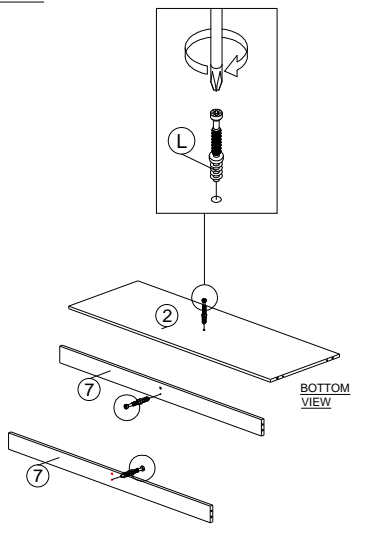

ASSEMBLY INSTRUCTION

MODEL : E 8382

DESCRIPTION : 4 DOORS WARDROBE

| HARDWARE | A | B | C | D | E | F | G | H | I | J | K | L | M | N | O | P | Q | R | S | T |
|----------|-------------------------|--------------------------|------------------------|-----------------------------|----------------|----------------------------|---------------------------|------------|-----------------------------|-----------------------|------------------------|------------------------|-------------------|--------------------------|----------------------------|-----------------|-----------------|-------------------------------|-------------------------------|-----------------------|
| | | | | | | | | | | | | | | | | | | | | |
| | WOOD DOWEL 8 X 25 32 | CB SCREW M3.5X16MM 24 | CB SCREW M4X38MM 20 | TAPPING SCREW M8X12MM 48 | NAIL 5/8 62 | CSK CAP WOOD M6X50MM 16 | CSK CAP WOOD M6X70MM 6 | L KEY 1 | HANDLE 108 -96MM (PVC) 6 | CB SCREW M4X25MM 8 | MINIFIX (HOUSING) 3 | MINIFIX (EURO 24) 3 | MINIFIX CAP 25 | METAL SHELF SUPPORT 8 | PVC NAIL WITH PIN 5/8 8 | HINGES 5/8 6 | HINGES 2/8 6 | DRAWER SLIDE 14" (CL/CR) 2 | DRAWER SLIDE 14" (DL/DR) 2 | 18MM CHROME PIPE 1 |

PART LIST

STEP 1

STEP 2

STEP 3

STEP 4

STEP 5

ASSEMBLY INSTRUCTION

MODEL : E 8382

SOFT, DRY CLOTH

CHEMICAL

HEAT

KEEP DRY

HANDLE WITH CARE

DO NOT USE KNIFE

ASSEMBLY INSTRUCTION

MODEL : E 8382