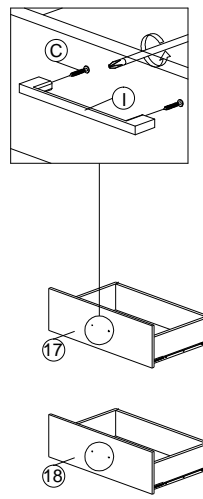

ASSEMBLY INSTRUCTION

MODEL : E 8382

DESCRIPTION : 4 DOORS WARDROBE

SOFT, DRY CLOTH

CHEMICAL

HEAT

KEEP DRY

HANDLE WITH CARE

DO NOT USE KNIFE

STEP 6

STEP 7

STEP 8

STEP 9

STEP 10

STEP 11

STEP 12

STEP 13

STEP 14