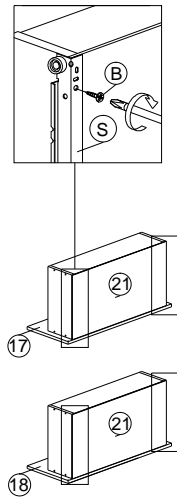

ASSEMBLY INSTRUCTION

MODEL : E 8382

DESCRIPTION : 4 DOORS WARDROBE

SOFT, DRY CLOTH

CHEMICAL

HEAT

KEEP DRY

HANDLE WITH CARE

DO NOT USE KNIFE

STEP 6

STEP 7

STEP 8

STEP 9

STEP 10

STEP 11

STEP 12

STEP 13

STEP 14