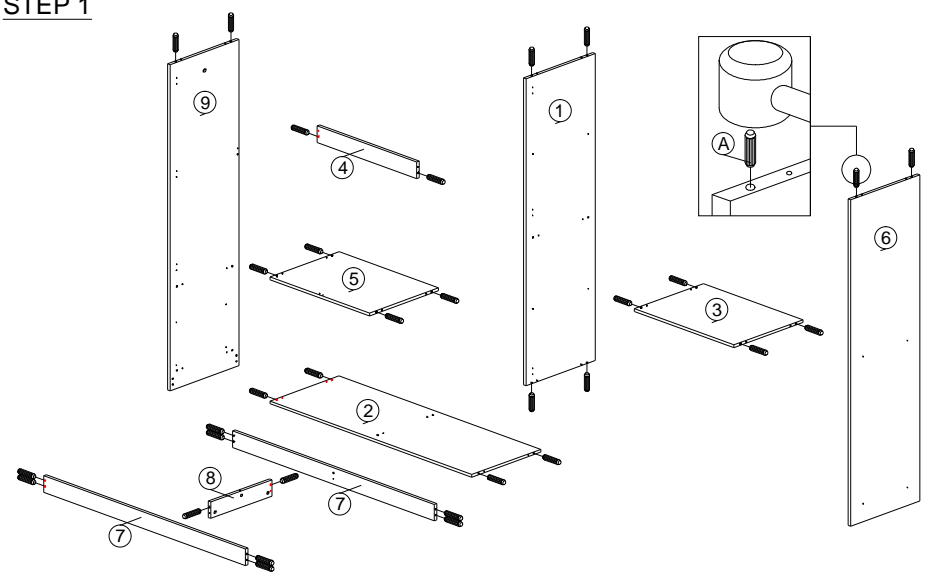

ASSEMBLY INSTRUCTION

MODEL : E 8382

DESCRIPTION : 4 DOORS WARDROBE

| HARDWARE | A | B | C | D | E | F | G | H | I | J | K | L | M | N | O | P | Q | R | S | T |
|----------|-------------------------|--------------------------|------------------------|-----------------------------|----------------|----------------------------|---------------------------|------------|-----------------------------|-----------------------|------------------------|------------------------|-------------------|--------------------------|----------------------------|-----------------|-----------------|-------------------------------|-------------------------------|-----------------------|
| | | | | | | | | | | | | | | | | | | | | |
| | WOOD DOWEL 8 X 25 32 | CB SCREW M3.5X16MM 24 | CB SCREW M4X38MM 20 | TAPPING SCREW M8X12MM 48 | NAIL 5/8 62 | CSK CAP WOOD M6X50MM 16 | CSK CAP WOOD M6X70MM 6 | L KEY 1 | HANDLE 108 -96MM (PVC) 6 | CB SCREW M4X25MM 8 | MINIFIX (HOUSING) 3 | MINIFIX (EURO 24) 3 | MINIFIX CAP 25 | METAL SHELF SUPPORT 8 | PVC NAIL WITH PIN 5/8 8 | HINGES 5/8 6 | HINGES 2/8 6 | DRAWER SLIDE 14" (CL/CR) 2 | DRAWER SLIDE 14" (DL/DR) 2 | 18MM CHROME PIPE 1 |

PART LIST

STEP 1

STEP 2

STEP 3

STEP 4

STEP 5

ASSEMBLY INSTRUCTION

MODEL : E 8382