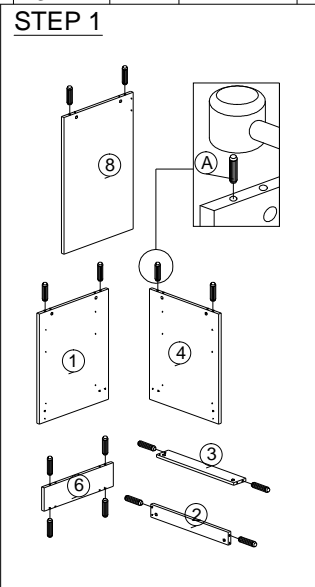

SOFT, DRY CLOTH

CHEMICAL

HEAT

KEEP DRY

HANDLE WITH CARE

DO NOT USE KNIFE

ASSEMBLY INSTRUCTION

MODEL : EO 3036

DESCRIPTION : COMPUTER TABLE

HARDWARE	A	B	C1	C2	D	E	F	G	H	I	I
	WOOD DOWEL 8 X 25	CB SCREW M4X38MM	MINIFIX 5654+5546	QUICKFIT CAP	CB SCREW M3.5X16MM	CB SCREW M4X25MM	HANDLE 108 -160MM (PVC)	POWER NAIL 6/8	ALLEN KEY	DRAWER SLIDE 14"	DRAWER SLIDE 14"
	14	24	24 SETS	24	36	6	3	42	1	3	3