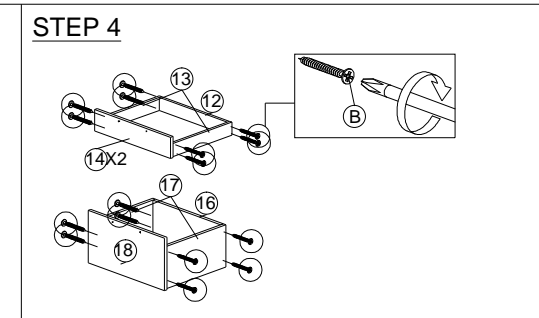

SOFT, DRY CLOTH

CHEMICAL

HEAT

KEEP DRY

HANDLE WITH CARE

DO NOT USE KNIFE

ASSEMBLY INSTRUCTION

MODEL : EO 3036

DESCRIPTION : COMPUTER TABLE

HARDWARE	A	B	C1	C2	D	E	F	G	H	I	I
	WOOD DOWEL 8 X 25	CB SCREW M4X38MM	MINIFIX 5654+5546	QUICKFIT CAP	CB SCREW M3.5X16MM	CB SCREW M4X25MM	HANDLE 108 -160MM (PVC)	POWER NAIL 6/8	ALLEN KEY	DRAWER SLIDE 14"	DRAWER SLIDE 14"
	14	24	24 SETS	24	36	6	3	42	1	3	3