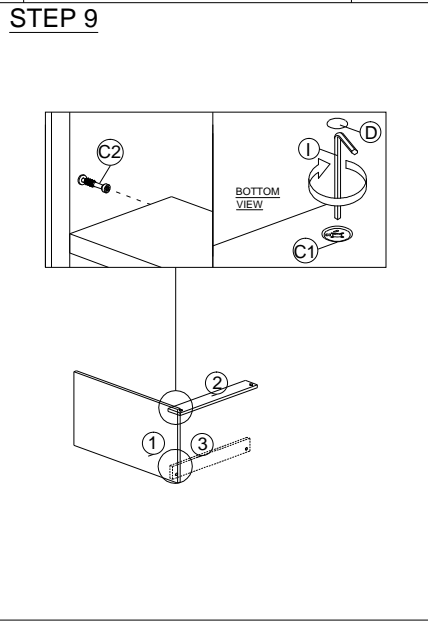

SOFT, DRY CLOTH

CHEMICAL

HEAT

KEEP DRY

HANDLE WITH CARE

DO NOT USE KNIFE

ASSEMBLY INSTRUCTION

MODEL : EO 3036

DESCRIPTION : COMPUTER TABLE

HARDWARE	A	B	C1	C2	D	E	F	G	H	I	I
	WOOD DOWEL 8 X 25	CB SCREW M4X38MM	MINIFIX 5654+5546	QUICKFIT CAP	CB SCREW M3.5X16MM	CB SCREW M4X25MM	HANDLE 108 -160MM (PVC)	POWER NAIL 6/8	ALLEN KEY	DRAWER SLIDE 14"	DRAWER SLIDE 14"
	14	24	24 SETS	24	36	6	3	42	1	3	3