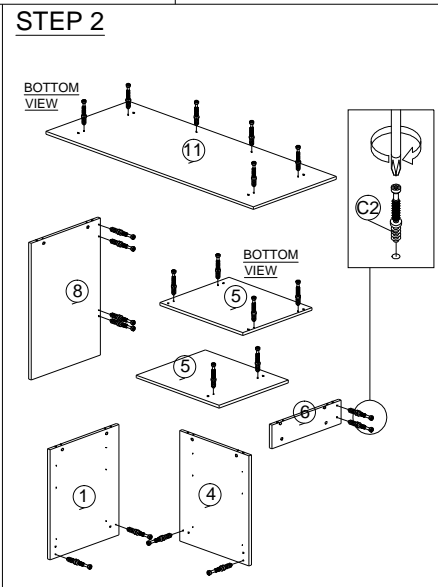

SOFT, DRY CLOTH

CHEMICAL

HEAT

KEEP DRY

HANDLE WITH CARE

DO NOT USE KNIFE

ASSEMBLY INSTRUCTION

MODEL : EO 3036

DESCRIPTION : COMPUTER TABLE

HARDWARE	A	B	C1	C2	D	E	F	G	H	I	I
	WOOD DOWEL 8 X 25	CB SCREW M4X38MM	MINIFIX 5654+5546	QUICKFIT CAP	CB SCREW M3.5X16MM	CB SCREW M4X25MM	HANDLE 108 -160MM (PVC)	POWER NAIL 6/8	ALLEN KEY	DRAWER SLIDE 14"	DRAWER SLIDE 14"
	14	24	24 SETS	24	36	6	3	42	1	3	3