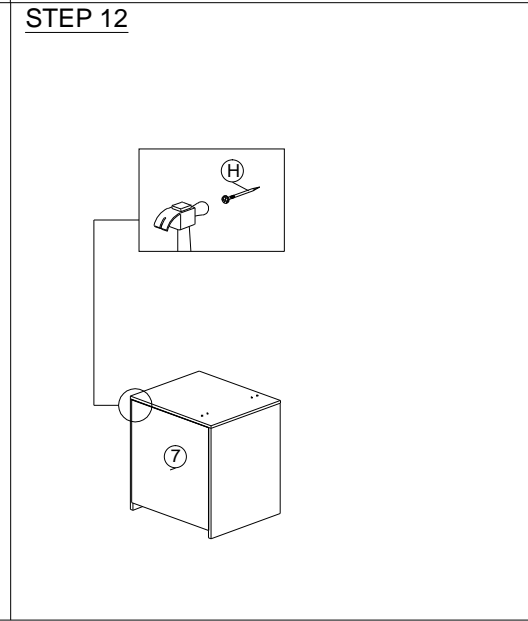

SOFT, DRY CLOTH

CHEMICAL

HEAT

KEEP DRY

HANDLE WITH CARE

DO NOT USE KNIFE

ASSEMBLY INSTRUCTION

MODEL : EO 3036

DESCRIPTION : COMPUTER TABLE

HARDWARE	A	B	C1	C2	D	E	F	G	H	I	I
	WOOD DOWEL 8 X 25	CB SCREW M4X38MM	MINIFIX 5654+5546	QUICKFIT CAP	CB SCREW M3.5X16MM	CB SCREW M4X25MM	HANDLE 108 -160MM (PVC)	POWER NAIL 6/8	ALLEN KEY	DRAWER SLIDE 14"	DRAWER SLIDE 14"
	14	24	24 SETS	24	36	6	3	42	1	3	3