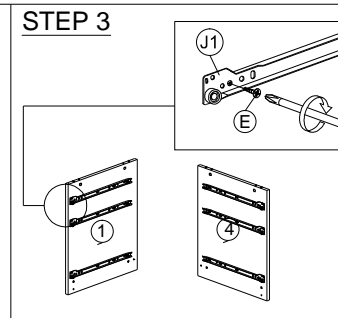

SOFT, DRY CLOTH

CHEMICAL

HEAT

KEEP DRY

HANDLE WITH CARE

DO NOT USE KNIFE

ASSEMBLY INSTRUCTION

MODEL : EO 3036

DESCRIPTION : COMPUTER TABLE

HARDWARE	A	B	C1	C2	D	E	F	G	H	I	I
	WOOD DOWEL 8 X 25	CB SCREW M4X38MM	MINIFIX 5654+5546	QUICKFIT CAP	CB SCREW M3.5X16MM	CB SCREW M4X25MM	HANDLE 108 -160MM (PVC)	POWER NAIL 6/8	ALLEN KEY	DRAWER SLIDE 14"	DRAWER SLIDE 14"
	14	24	24 SETS	24	36	6	3	42	1	3	3