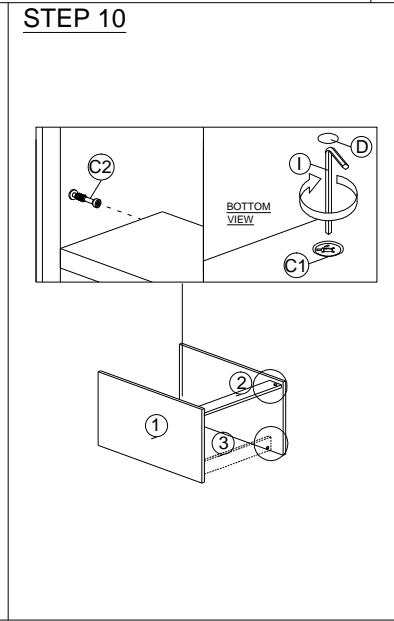

SOFT, DRY CLOTH

CHEMICAL

HEAT

KEEP DRY

HANDLE WITH CARE

DO NOT USE KNIFE

ASSEMBLY INSTRUCTION

MODEL : EO 3036

DESCRIPTION : COMPUTER TABLE

HARDWARE	A	B	C1	C2	D	E	F	G	H	I	I
	WOOD DOWEL 8 X 25	CB SCREW M4X38MM	MINIFIX 5654+5546	QUICKFIT CAP	CB SCREW M3.5X16MM	CB SCREW M4X25MM	HANDLE 108 -160MM (PVC)	POWER NAIL 6/8	ALLEN KEY	DRAWER SLIDE 14"	DRAWER SLIDE 14"
	14	24	24 SETS	24	36	6	3	42	1	3	3