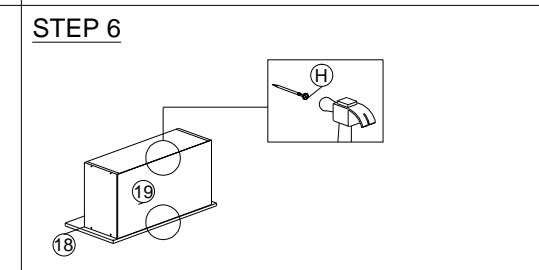

SOFT, DRY CLOTH

CHEMICAL

HEAT

KEEP DRY

HANDLE WITH CARE

DO NOT USE KNIFE

ASSEMBLY INSTRUCTION

MODEL : EO 3036

DESCRIPTION : COMPUTER TABLE

HARDWARE	A	B	C1	C2	D	E	F	G	H	I	I
	WOOD DOWEL 8 X 25	CB SCREW M4X38MM	MINIFIX 5654+5546	QUICKFIT CAP	CB SCREW M3.5X16MM	CB SCREW M4X25MM	HANDLE 108 -160MM (PVC)	POWER NAIL 6/8	ALLEN KEY	DRAWER SLIDE 14"	DRAWER SLIDE 14"
	14	24	24 SETS	24	36	6	3	42	1	3	3