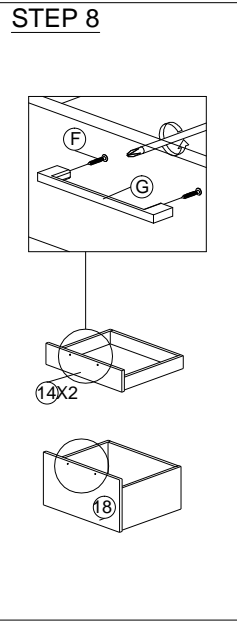

SOFT, DRY CLOTH

CHEMICAL

HEAT

KEEP DRY

HANDLE WITH CARE

DO NOT USE KNIFE

ASSEMBLY INSTRUCTION

MODEL : EO 3036

DESCRIPTION : COMPUTER TABLE

HARDWARE	A	B	C1	C2	D	E	F	G	H	I	I
	WOOD DOWEL 8 X 25	CB SCREW M4X38MM	MINIFIX 5654+5546	QUICKFIT CAP	CB SCREW M3.5X16MM	CB SCREW M4X25MM	HANDLE 108 -160MM (PVC)	POWER NAIL 6/8	ALLEN KEY	DRAWER SLIDE 14"	DRAWER SLIDE 14"
	14	24	24 SETS	24	36	6	3	42	1	3	3