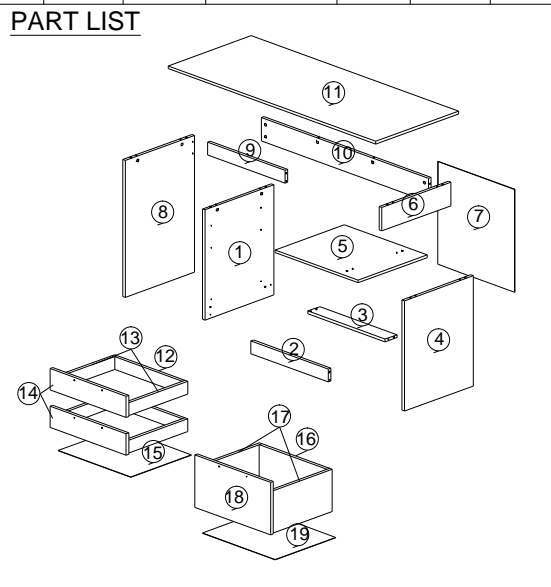

SOFT, DRY CLOTH

CHEMICAL

HEAT

KEEP DRY

HANDLE WITH CARE

DO NOT USE KNIFE

ASSEMBLY INSTRUCTION

MODEL : EO 3036

DESCRIPTION : COMPUTER TABLE

HARDWARE	A	B	C1	C2	D	E	F	G	H	I	I
	WOOD DOWEL 8 X 25	CB SCREW M4X38MM	MINIFIX 5654+5546	QUICKFIT CAP	CB SCREW M3.5X16MM	CB SCREW M4X25MM	HANDLE 108 -160MM (PVC)	POWER NAIL 6/8	ALLEN KEY	DRAWER SLIDE 14"	DRAWER SLIDE 14"
	14	24	24 SETS	24	36	6	3	42	1	3	3