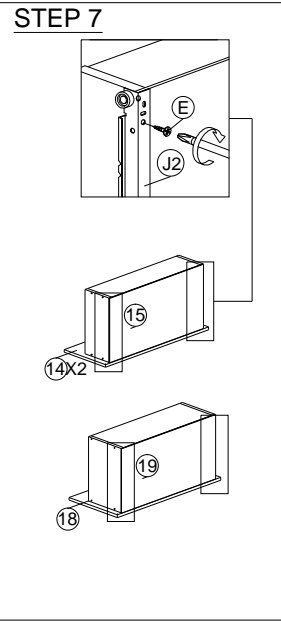

SOFT, DRY CLOTH

CHEMICAL

HEAT

KEEP DRY

HANDLE WITH CARE

DO NOT USE KNIFE

ASSEMBLY INSTRUCTION

MODEL : EO 3036

DESCRIPTION : COMPUTER TABLE

HARDWARE	A	B	C1	C2	D	E	F	G	H	I	I
	WOOD DOWEL 8 X 25	CB SCREW M4X38MM	MINIFIX 5654+5546	QUICKFIT CAP	CB SCREW M3.5X16MM	CB SCREW M4X25MM	HANDLE 108 -160MM (PVC)	POWER NAIL 6/8	ALLEN KEY	DRAWER SLIDE 14"	DRAWER SLIDE 14"
	14	24	24 SETS	24	36	6	3	42	1	3	3