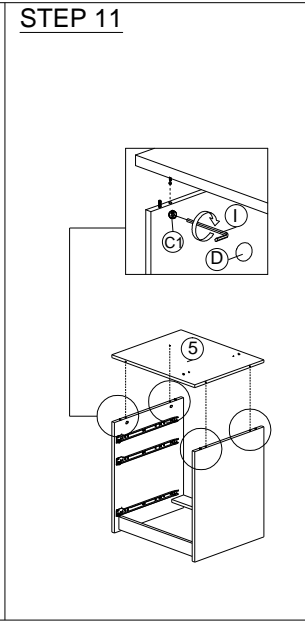

SOFT, DRY CLOTH

CHEMICAL

HEAT

KEEP DRY

HANDLE WITH CARE

DO NOT USE KNIFE

ASSEMBLY INSTRUCTION

MODEL : EO 3036

DESCRIPTION : COMPUTER TABLE

HARDWARE	A	B	C1	C2	D	E	F	G	H	I	I
	WOOD DOWEL 8 X 25	CB SCREW M4X38MM	MINIFIX 5654+5546	QUICKFIT CAP	CB SCREW M3.5X16MM	CB SCREW M4X25MM	HANDLE 108 -160MM (PVC)	POWER NAIL 6/8	ALLEN KEY	DRAWER SLIDE 14"	DRAWER SLIDE 14"
	14	24	24 SETS	24	36	6	3	42	1	3	3