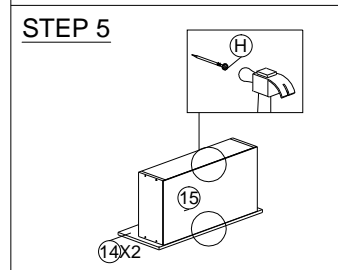

SOFT, DRY CLOTH

CHEMICAL

HEAT

KEEP DRY

HANDLE WITH CARE

DO NOT USE KNIFE

ASSEMBLY INSTRUCTION

MODEL : EO 3036

DESCRIPTION : COMPUTER TABLE

HARDWARE	A	B	C1	C2	D	E	F	G	H	I	I
	WOOD DOWEL 8 X 25	CB SCREW M4X38MM	MINIFIX 5654+5546	QUICKFIT CAP	CB SCREW M3.5X16MM	CB SCREW M4X25MM	HANDLE 108 -160MM (PVC)	POWER NAIL 6/8	ALLEN KEY	DRAWER SLIDE 14"	DRAWER SLIDE 14"
	14	24	24 SETS	24	36	6	3	42	1	3	3