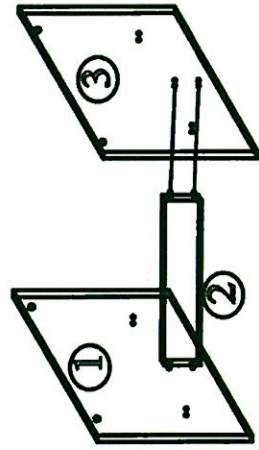

MODEL: Coffee Table

ASSEMBLY INSTRUCTION

PART	QTY	PART	QTY	PART	QTY
A	1	B	4	C	4
	1	M6 x 50mm	4		4 SETS

STEP 1

STEP 3

STEP 2

STEP 4

FINISHING