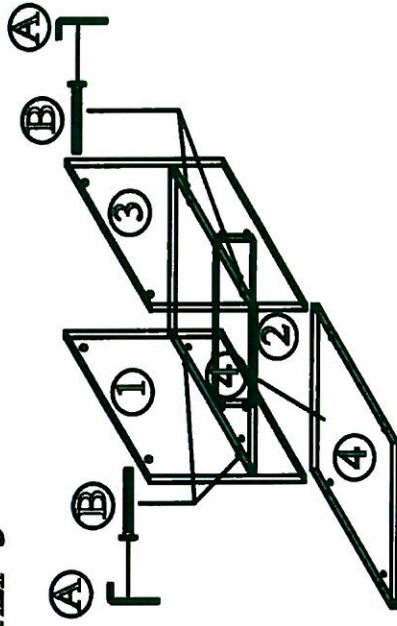

MODEL: Coffee Table

ASSEMBLY INSTRUCTION

PART	QTY	PART	QTY	PART	QTY
A	1	B	4	C	4
	1	M6 x 50mm	4		4 SETS

STEP 1

STEP 3

STEP 2

STEP 4

FINISHING