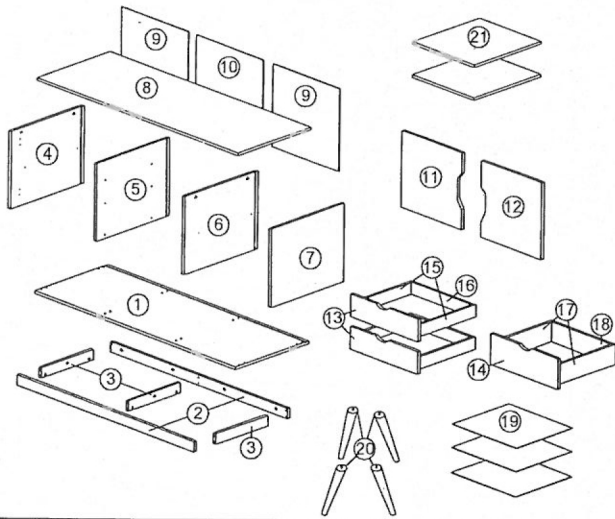

SOFT, DRY CLOTH

CHEMICAL

HEAT

KEEP DRY

HANDLE WITH CARE

DO NOT USE KNIFE

ASSEMBLY INSTRUCTION

DESCRIPTION : 2 DOOR/3 DRAWER SIDBOARD

HARDWARE

A WOOD DOWEL M8 X 25 22	B1 B2 MINIFIX 5654+5546 25	C MINIFIX CAP 25	D HINGES 7/8 4	E SHELF SUPPORT 8	F L KEY M4 1	G CSK CAP WOOD M6X50MM 8	H CB SCREW M3.5X16MM 52	I CB SCREW M4X20MM 16	J CB SCREW M4X36MM 32	K NAIL 5/8 30	L LEG SUPPORT 83 4	M STICKER 8	N DRAWER SLIDE 14" 3 SETS

E7345

PART LIST