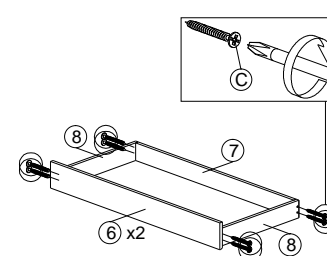

ASSEMBLY INSTRUCTION

MODEL : EM 3632

DESCRIPTION : BED WITH DRAWER (1100MM)

HARDWARE	A	B	C	D	E	F	G	H	I
	WOOD DOWEL 8 X 25 1X8	CB SCREW M3.5X16MM 1X12	CB SCREW M4X38MM 1X16	NAIL 5/8 1X14	CSK CAP WOOD M6X50MM 1X4	CSK CAP WOOD M6X70MM 1X8	QUICKFIT CAP 1X12	ALLEN KEY 1X1	DRAWER SLIDE 18" 1 SET

PART LIST

STEP 1

STEP 2

STEP 3

STEP 4

STEP 5

STEP 6

STEP 7

STEP 8