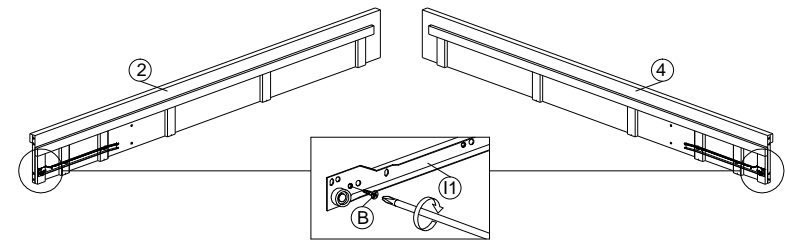

ASSEMBLY INSTRUCTION

MODEL : EM 3632

DESCRIPTION : BED WITH DRAWER (1100MM)

HARDWARE	A	B	C	D	E	F	G	H	I
	WOOD DOWEL 8 X 25 1X8	CB SCREW M3.5X16MM 1X12	CB SCREW M4X38MM 1X16	NAIL 5/8 1X14	CSK CAP WOOD M6X50MM 1X4	CSK CAP WOOD M6X70MM 1X8	QUICKFIT CAP 1X12	ALLEN KEY 1X1	DRAWER SLIDE 18" 1 SET

PART LIST

STEP 1

STEP 2

STEP 3

STEP 4

STEP 5

STEP 6

STEP 7

STEP 8