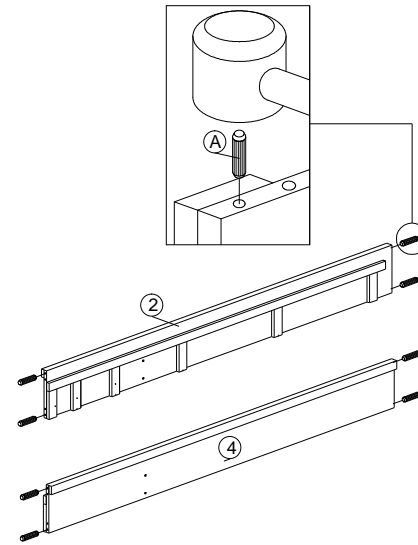

ASSEMBLY INSTRUCTION

MODEL : EM 3632

DESCRIPTION : BED WITH DRAWER (1100MM)

HARDWARE	A	B	C	D	E	F	G	H	I
	WOOD DOWEL 8 X 25 1X8	CB SCREW M3.5X16MM 1X12	CB SCREW M4X38MM 1X16	NAIL 5/8 1X14	CSK CAP WOOD M6X50MM 1X4	CSK CAP WOOD M6X70MM 1X8	QUICKFIT CAP 1X12	ALLEN KEY 1X1	DRAWER SLIDE 18" 1 SET

PART LIST

STEP 1

STEP 2

STEP 3

STEP 4

STEP 5

STEP 6

STEP 7

STEP 8