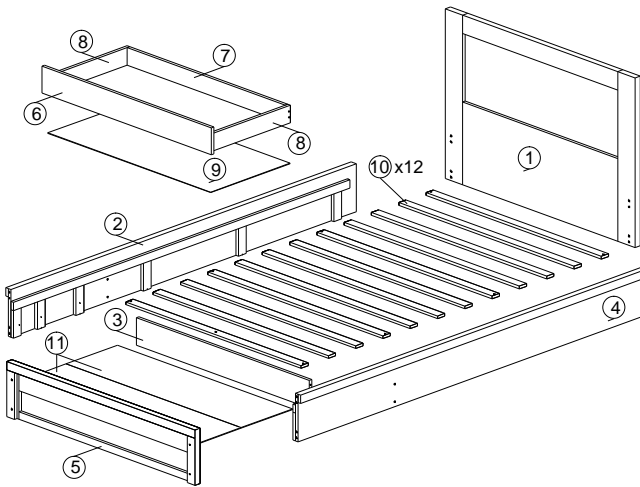

# ASSEMBLY INSTRUCTION

MODEL : EM 3632

DESCRIPTION : BED WITH DRAWER (1100MM)

HARDWARE	A	B	C	D	E	F	G	H	I
	WOOD DOWEL 8 X 25 1X8	CB SCREW M3.5X16MM 1X12	CB SCREW M4X38MM 1X16	NAIL 5/8 1X14	CSK CAP WOOD M6X50MM 1X4	CSK CAP WOOD M6X70MM 1X8	QUICKFIT CAP 1X12	ALLEN KEY 1X1	DRAWER SLIDE 18" 1 SET

## PART LIST